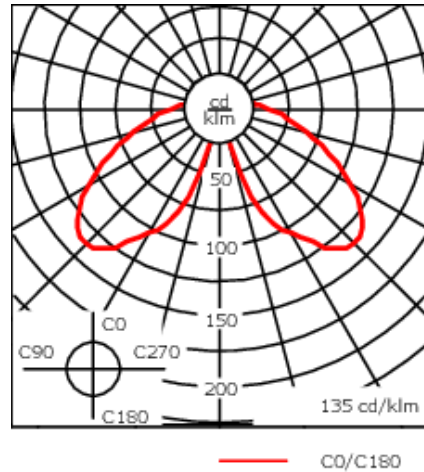

Specifications

Material description

Body	Marine-grade, die-cast aluminum alloy.
Lens	Clear polycarbonate outer lens
Colors	RAL9004 Black RAL9007 Grey Metallic RAL9016 White RAL8019 Dark Bronze
Gasket	Silicone rubber gasket
Fasteners	PCS polymer coated stainless steel hardware
Ingress protection	IP66
Impact resistance	IK09
Corrosion resistance	5CE
Windage	0.104 m²