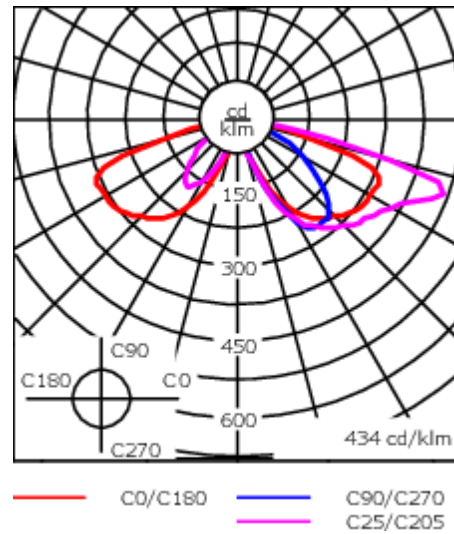

Spécifications

Description du matériel

Corps	Corps en fonte d'aluminium, visserie inox avec traitement PCS
Lentille	Double lentille en PMMA
Couleurs	RAL9004 Noir de sécurité RAL9007 Aluminium gris RAL7016 Gris anthracite RAL9016 Blanc signalisation
Joint	Joint silicone CCG®
Visserie	PCS Inox avec recouvrement polymère
IP	IP66
IK	IK08
Protection contre la corrosion	5CE
Surface exposée au vent	0.177 m²

Description électrique

Alimentation électrique	220-240V / 50-60 Hz
Driver	Driver électronique. DALI
Power factor	> 0.9

WE-EF Switzerland AG

Himmelrichstrasse 6, 6003 Luzern - Téléphone: +41 22 752 49 94

info.switzerland@we-ef.com - <https://we-ef.com/ch_fr>

Sous réserve de modifications techniques et d'erreurs. - Généré le 23/11/2024