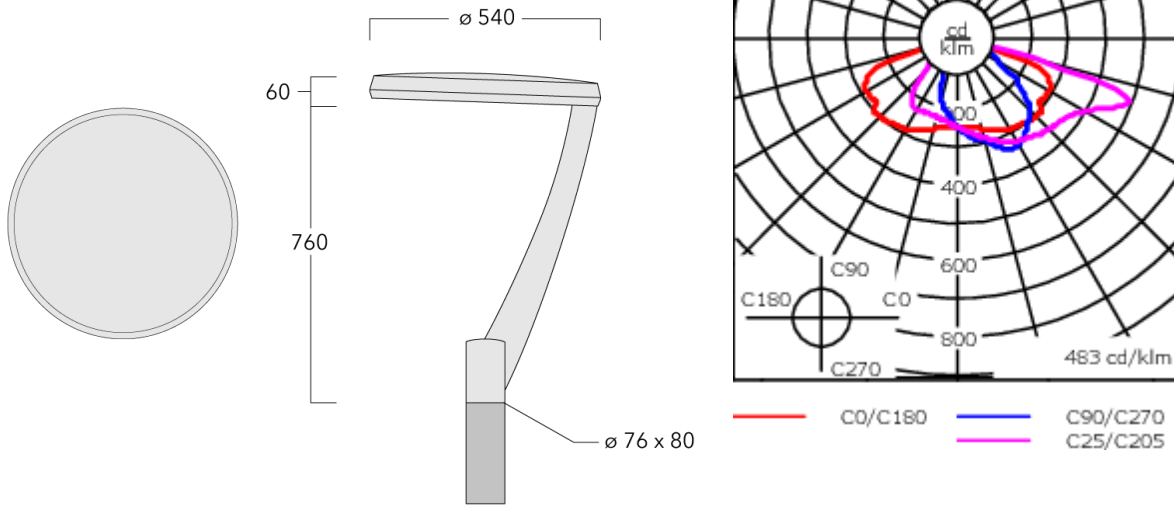

Optional 2200 K version up to max. 1050mA available. To be specified at time of ordering.

Weight	10.00 kg
Light distribution	asymmetric, side throw beam [S65]
Light source	LED-24/48W / 700 mA - 2700 K
CRI	80
Power supply	EC
LEDs	24
Rated input power	54 W

Nominal Lumen (lm)

LED Lumen	270
Total Lumen	6480
Tj	85

Rated lumens (lm)

LED Lumen	235.9
Total Lumen	5661.7
Ta	25

WE-EF LEUCHTEN GmbH

Töpinger Straße 16, 29646 Bispingen, Germany - Phone: +49 5194 909-0
info@we-ef.com - <https://we-ef.com>

Subject to technical changes and errors. - Generated on 23/10/2024

105-0229

RMM320 LED

we-ef

Specifications

Material description

Body	Marine-grade, die-cast aluminium alloy
Lens	RFC® Reflection Free Contour main lens
Colours	 RAL9004 Signal black  RAL9006 White aluminium  RAL9007 Grey aluminium  RAL7016 Anthracite grey  RAL9016 Traffic white
Gasket	Silicone CCG® Controlled Compression Gasket
Ingress protection	IP66
Impact resistance	IK09
Corrosion resistance	5CE
Windage	0.229 m ²