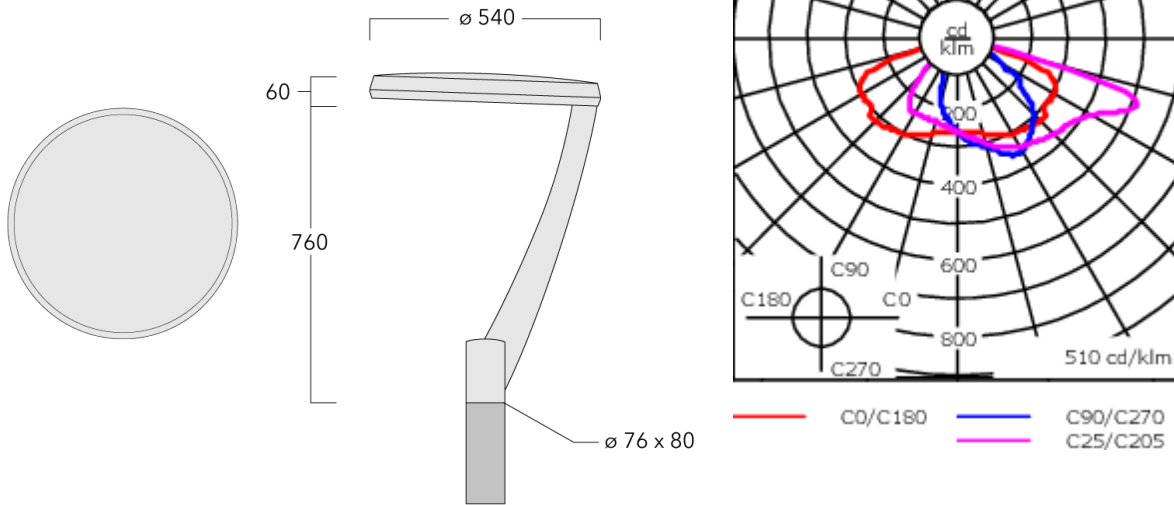

Specifications

Material description

Body	Marine-grade, die-cast aluminium alloy
Lens	RFC® Reflection Free Contour main lens
Colours	 RAL9004 Signal black RAL9006 White aluminium RAL9007 Grey aluminium RAL7016 Anthracite grey RAL9016 Traffic white
Gasket	Silicone CCG® Controlled Compression Gasket
Ingress protection	IP66
Impact resistance	IK09
Corrosion resistance	5CE
Windage	0.229 m²

Electrical description

Driver / Ballast	Integral EC electronic converter. DALI
Surge protection	6/6 kV (optional SP10)

Additional information

Lifetime	Ta=25° L90B10 > 90000h
Energy efficiency class	C-D (Light source)

WE-EF LEUCHTEN GmbH

Töpinger Straße 16, 29646 Bispingen, Germany - Phone: +49 5194 909-0
info@we-ef.com - <https://we-ef.com>

Subject to technical changes and errors. - Generated on 23/10/2024