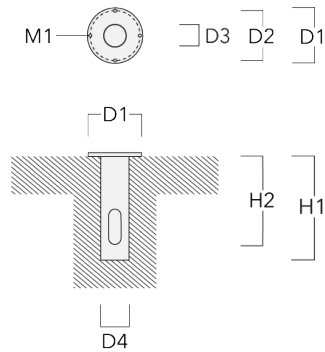

KTY234 LED I

Mounting Accessories

Planted root

Description	Part ID	D1	D2	D3	D4	H1	H2	M1	Weight (lb)
Planted root ESV4	300-0461	5.71	5.12	4.01	4.25	15.75	13.78	.31	15.50

Security Bollard Kits

Description	Part ID	Additional information
SC40 KTY234 Security Bollard Kit	117-6010	Modification for SC40 Impact Rating; Small Car (2,430 lbs) at 40 MPH; With Impact modifications, height is 39.37"
PU40 KTY234 Security Bollard Kit	117-6011	Modification for PU40 Impact Rating; Pickup Truck (5,070 lbs) at 40 MPH; With Impact modifications, height is 39.37"