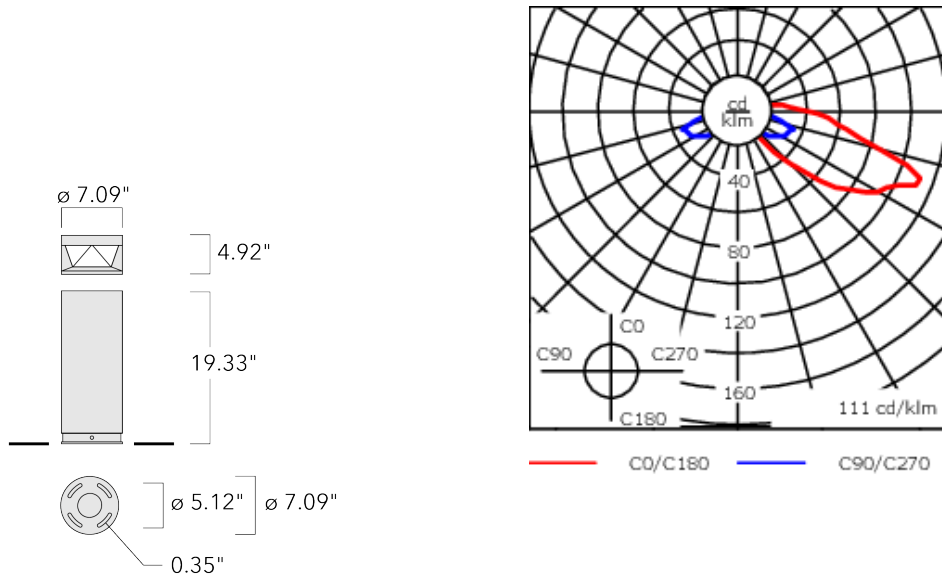

KTY234 LED I

Specifications

Material description

Body	Marine-grade all-aluminum construction
Lens	Polycarbonate
Colors	RAL9004 Black RAL9007 Grey Metallic RAL9016 White RAL8019 Dark Bronze
Gasket	Silicone CCG® Controlled Compression Gasket
Fasteners	PCS Polymer Coated Stainless Steel Hardware
Ingress protection	IP66
Impact resistance	IK10
Corrosion resistance	5CE

Electrical description

Power supply	Integral [ECG] electronic driver 120V-277V. 0-10V dimmable, to be specified with order.
Driver / Ballast	Integral EC electronic converter
Surge protection	Integral 10kV Surge Protector

WE-EF LIGHTING USA, LLC

410-D Keystone Drive, 15086 Warrendale, PA 15086 - Phone: +1 724 742 0030
customersupport.usa@we-ef.com - <https://we-ef.com/us>
Subject to technical changes and errors. - Generated on 04/19/2025