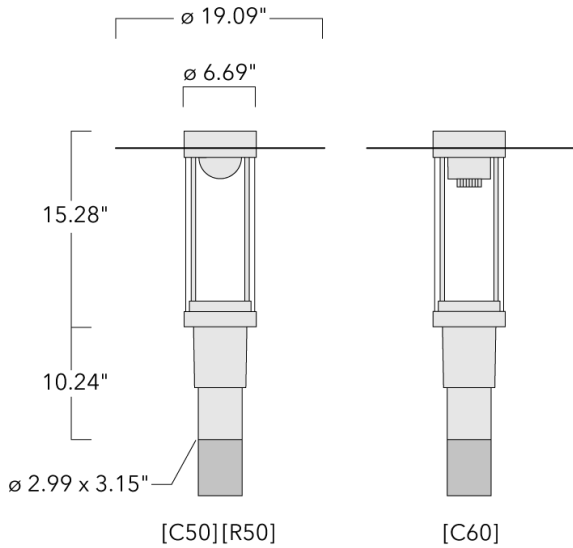

115-1646

ZAT430-FT LED

**we-ef**

**Description**

IP66. Class I. IK09. Marine-grade, die-cast aluminum alloy. 5CE superior corrosion protection including PCS hardware. Silicone CCG® Controlled Compression Gasket. PMMA main lens. CAD-optimized indirect optics for superior illumination and glare control. Integral driver in thermally separated compartment. Factory-installed LED circuit board. 0-10V Dimming comes standard with luminaire. Luminaire is factory-sealed and does not need to be opened during installation.

Recommended mounting height 10-20 ft.

Specify product with 7 Digit product code - Finish Color. Accessories, such as mounting, optical, and electrical, must be specified separately.

Example: XXX-XXXX-9004 (Black)  
+ XXX-XXXX (Accessory 1)

Weight	17.0 lb
Light distribution	[C50] Type V Short
Light source	LED-FT-12W (2700K)
CRI	80
Power supply	electronic gear
LEDs	1
Rated input power	14 W

**Rated lumens (lm)**

LED Lumen	1456.5
Total Lumen	1456.5
Ta	25

**Nominal Lumen (lm)**

LED Lumen	1920
Total Lumen	1920
Tc	25

**WE-EF LIGHTING USA, LLC**

410-D Keystone Drive, 15086 Warrendale, PA 15086 - Phone: +1 724 742 0030  
customersupport.usa@we-ef.com - <https://we-ef.com/us>  
Subject to technical changes and errors. - Generated on 11/27/2024