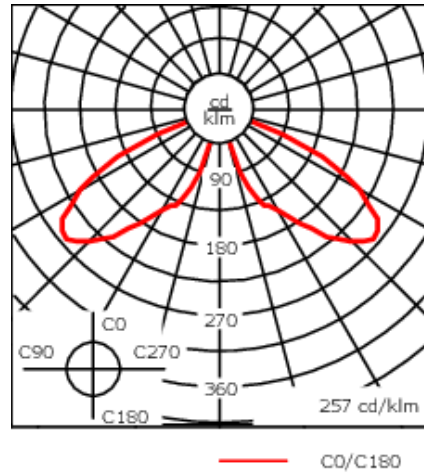

Specifications

Material description

Body	Marine-grade, die-cast aluminium alloy
Lens	PMMA
Colors	RAL9004 Black RAL9007 Grey Metallic RAL9016 White RAL8019 Dark Bronze
Gasket	Silicone CCG® Controlled Compression Gasket
Fasteners	PCS Polymer Coated Stainless Steel Hardware
Ingress protection	IP66
Impact resistance	IK09
Corrosion resistance	5CE
Windage	0.130 m²

Electrical description

Power supply	Integral [ECG] LED driver in 120-277V
Driver / Ballast	Integral EC electronic converter
Power factor	> 0.9

WE-EF LIGHTING USA, LLC

410-D Keystone Drive, 15086 Warrendale, PA 15086 - Phone: +1 724 742 0030
customersupport.usa@we-ef.com - <https://we-ef.com/us>
Subject to technical changes and errors. - Generated on 11/27/2024