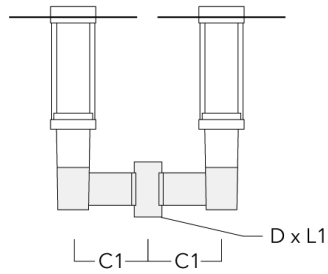

WE-EF LIGHTING USA, LLC

410-D Keystone Drive, 15086 Warrendale, PA 15086 - Phone: +1 724 742 0030

customersupport.usa@we-ef.com - <https://we-ef.com/us>

Subject to technical changes and errors. - Generated on 10/23/2024