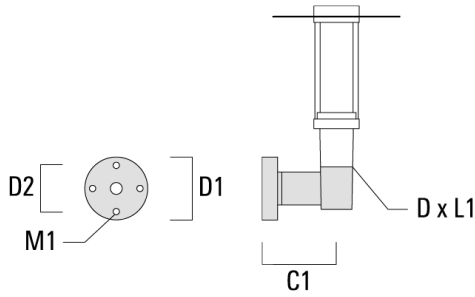

Subject to technical changes and errors. - Generated on 10/23/2024

Mounting Accessories

Wall and pole brackets RZ

Description	Part ID	C1	D1	D2	D x L1	M1	Weight (lb)
RZ0-400 Wall bracket, single	115-1324	10.90"	9.1"	7.67"	3" x 3"	0.47"	7.72 lbs