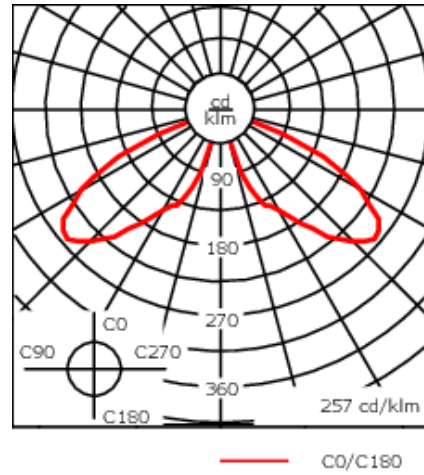

ZAT430-FT LED

Specifications

Material description

Body	Marine-grade, die-cast aluminium alloy
Lens	PMMA
Colors	RAL9004 Black RAL9007 Grey Metallic RAL9016 White RAL8019 Dark Bronze
Gasket	Silicone CCG® Controlled Compression Gasket
Fasteners	PCS Polymer Coated Stainless Steel Hardware
Ingress protection	IP66
Impact resistance	IK09
Corrosion resistance	5CE
Windage	0.130 m²

Electrical description

Power supply	Integral [ECG] LED driver in 120-277V
Driver / Ballast	Integral EC electronic converter
Power factor	> 0.9

WE-EF LIGHTING USA, LLC

410-D Keystone Drive, 15086 Warrendale, PA 15086 - Phone: +1 724 742 0030

customersupport.usa@we-ef.com - <https://we-ef.com/us>

Subject to technical changes and errors. - Generated on 10/23/2024