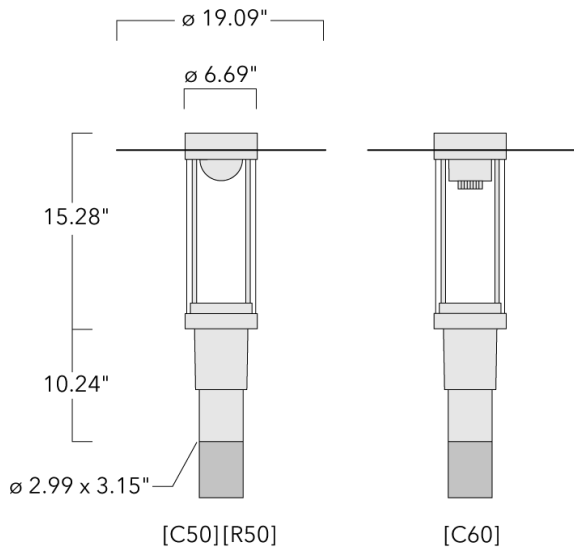

Recommended mounting height 10-20 ft.

Specify product with 7 Digit product code - Finish Color. Accessories, such as mounting, optical, and electrical, must be specified separately.

Example: XXX-XXXX-9004 (Black)
+ XXX-XXXX (Accessory 1)

Weight	17.0 lb
Light distribution	[C50] Type V Short
Light source	LED-FT 12W (3000K)
CRI	80
Power supply	electronic gear
LEDs	1
Rated input power	14 W

Rated lumens (lm)

LED Lumen	1555.1
Total Lumen	1555.1
Ta	25

Nominal Lumen (lm)

LED Lumen	2050
Total Lumen	2050
Tc	25

WE-EF LIGHTING USA, LLC

410-D Keystone Drive, 15086 Warrendale, PA 15086 - Phone: +1 724 742 0030

customersupport.usa@we-ef.com - <https://we-ef.com/us>

Subject to technical changes and errors. - Generated on 10/23/2024

ZAT430-FT LED

Specifications

Material description

Body	Marine-grade, die-cast aluminium alloy
Lens	PMMA
Colors	<div style="display: flex; flex-direction: column; gap: 5px;"> <div style="display: flex; align-items: center;"> <div style="width: 20px; height: 10px; background-color: black; margin-right: 5px;"></div> RAL9004 Black </div> <div style="display: flex; align-items: center;"> <div style="width: 20px; height: 10px; background-color: grey; margin-right: 5px;"></div> RAL9007 Grey Metallic </div> <div style="display: flex; align-items: center;"> <div style="width: 20px; height: 10px; background-color: white; margin-right: 5px;"></div> RAL9016 White </div> <div style="display: flex; align-items: center;"> <div style="width: 20px; height: 10px; background-color: darkgrey; margin-right: 5px;"></div> RAL8019 Dark Bronze </div> </div>
Gasket	Silicone CCG® Controlled Compression Gasket
Fasteners	PCS Polymer Coated Stainless Steel Hardware
Ingress protection	IP66
Impact resistance	IK09
Corrosion resistance	5CE
Windage	0.130 m ²