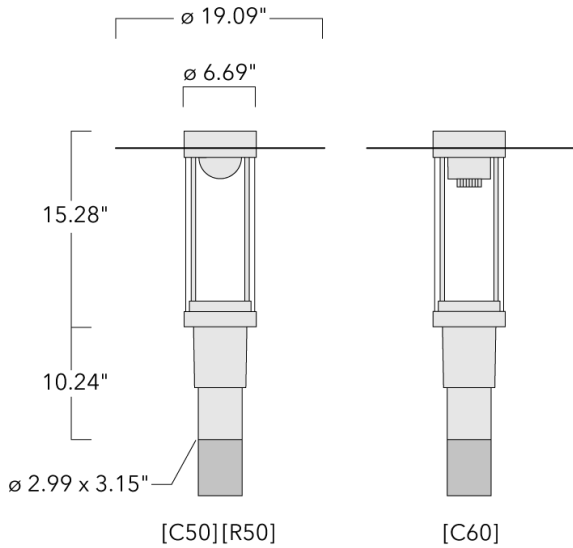

115-1648

ZAT430-FT LED

we-ef

Description

IP66. Class I. IK09. Marine-grade, die-cast aluminum alloy. 5CE superior corrosion protection including PCS hardware. Silicone CCG® Controlled Compression Gasket. PMMA main lens. CAD-optimized indirect optics for superior illumination and glare control. Integral driver in thermally separated compartment. Factory-installed LED circuit board. 0-10V Dimming comes standard with luminaire. Luminaire is factory-sealed and does not need to be opened during installation.

Recommended mounting height 10-20 ft.

Specify product with 7 Digit product code - Finish Color. Accessories, such as mounting, optical, and electrical, must be specified separately.

Example: XXX-XXXX-9004 (Black)
+ XXX-XXXX (Accessory 1)

Weight	17.0 lb
Light distribution	[C50] Type V Short
Light source	LED-FT 12W (4000K)
CRI	80
Power supply	electronic gear
LEDs	1
Rated input power	14 W

Rated lumens (lm)

LED Lumen	1638.5
Total Lumen	1638.5
Ta	25

Specifications

Material description

Body	Marine-grade, die-cast aluminium alloy
Lens	PMMA
Colors	<div style="display: flex; flex-direction: column; gap: 5px;"> <div style="display: flex; align-items: center;"> <div style="width: 20px; height: 10px; background-color: black; margin-right: 5px;"></div> RAL9004 Black </div> <div style="display: flex; align-items: center;"> <div style="width: 20px; height: 10px; background-color: grey; margin-right: 5px;"></div> RAL9007 Grey Metallic </div> <div style="display: flex; align-items: center;"> <div style="width: 20px; height: 10px; background-color: white; margin-right: 5px;"></div> RAL9016 White </div> <div style="display: flex; align-items: center;"> <div style="width: 20px; height: 10px; background-color: darkgrey; margin-right: 5px;"></div> RAL8019 Dark Bronze </div> </div>
Gasket	Silicone CCG® Controlled Compression Gasket
Fasteners	PCS Polymer Coated Stainless Steel Hardware
Ingress protection	IP66
Impact resistance	IK09
Corrosion resistance	5CE
Windage	0.130 m ²