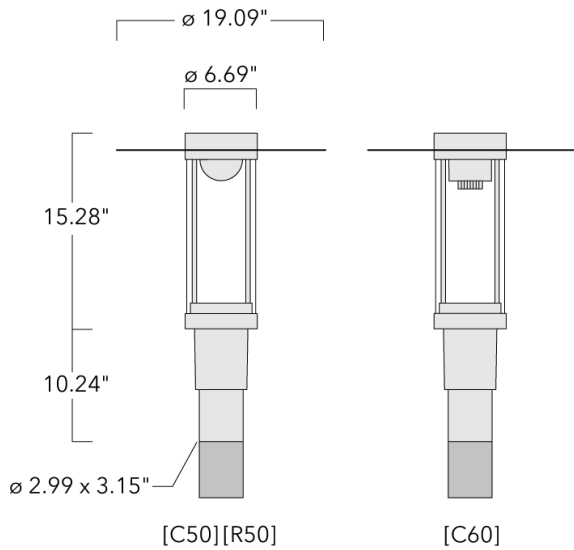

115-1652

ZAT430-FT LED

we-ef

Description

IP66. Class I. IK09. Marine-grade, die-cast aluminum alloy. 5CE superior corrosion protection including PCS hardware. Silicone CCG® Controlled Compression Gasket. PMMA main lens. CAD-optimized indirect optics for superior illumination and glare control. Integral driver in thermally separated compartment. Factory-installed LED circuit board. 0-10V Dimming comes standard with luminaire. Luminaire is factory-sealed and does not need to be opened during installation.

Recommended mounting height 10-20 ft.

Specify product with 7 Digit product code - Finish Color. Accessories, such as mounting, optical, and electrical, must be specified separately.

Example: XXX-XXXX-9004 (Black)
+ XXX-XXXX (Accessory 1)

Weight	17.0 lb
Light distribution	[C50] Type V Short
Light source	LED-FT-24W (2700K)
CRI	80
Power supply	electronic gear
LEDs	1
Rated input power	27 W

Rated lumens (lm)

LED Lumen	3072.2
Total Lumen	3072.2
Ta	25

Specifications

Material description

Body	Marine-grade, die-cast aluminium alloy
Lens	PMMA
Colors	<div style="display: flex; flex-direction: column; gap: 5px;"> <div style="display: flex; align-items: center;"> <div style="width: 20px; height: 10px; background-color: black; margin-right: 5px;"></div> RAL9004 Black </div> <div style="display: flex; align-items: center;"> <div style="width: 20px; height: 10px; background-color: grey; margin-right: 5px;"></div> RAL9007 Grey Metallic </div> <div style="display: flex; align-items: center;"> <div style="width: 20px; height: 10px; background-color: white; margin-right: 5px;"></div> RAL9016 White </div> <div style="display: flex; align-items: center;"> <div style="width: 20px; height: 10px; background-color: darkgrey; margin-right: 5px;"></div> RAL8019 Dark Bronze </div> </div>
Gasket	Silicone CCG® Controlled Compression Gasket
Fasteners	PCS Polymer Coated Stainless Steel Hardware
Ingress protection	IP66
Impact resistance	IK09
Corrosion resistance	5CE
Windage	0.130 m ²