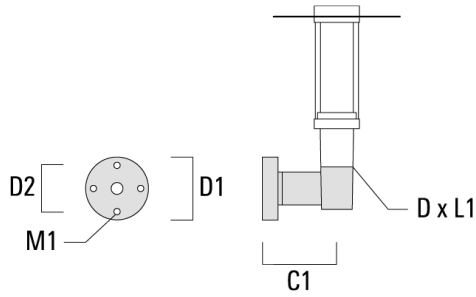

115-1652

ZAT430-FT LED

we-ef

Additional information

Lifetime Ta=25°/40° L70B50 > 50000h

Listings ETL, UL-1598, CSA-C22.2#250.0. Suitable for Wet Locations

WE-EF LIGHTING USA, LLC

410-D Keystone Drive, 15086 Warrendale, PA 15086 - Phone: +1 724 742 0030
customersupport.usa@we-ef.com - <https://we-ef.com/us>

Subject to technical changes and errors. - Generated on 11/23/2024

Mounting Accessories

Wall and pole brackets RZ

Description	Part ID	C1	D1	D2	D x L1	M1	Weight(lb)
RZ0-400 Wall bracket, single	115-1324	10.90"	9.1"	7.67"	3" x 3"	0.47"	7.72 lbs