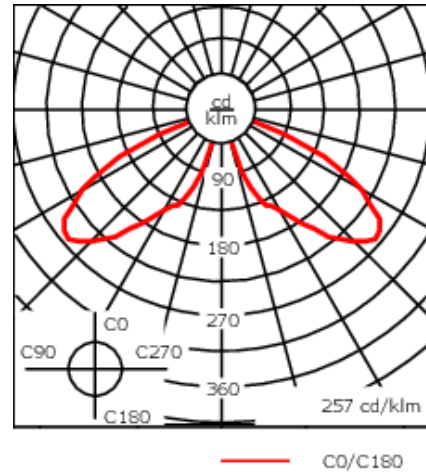

Specifications

Material description

Body	Marine-grade, die-cast aluminium alloy
Lens	PMMA
Colors	RAL9004 Black RAL9007 Grey Metallic RAL9016 White RAL8019 Dark Bronze
Gasket	Silicone CCG® Controlled Compression Gasket
Fasteners	PCS Polymer Coated Stainless Steel Hardware
Ingress protection	IP66
Impact resistance	IK09
Corrosion resistance	5CE
Windage	0.130 m²

Electrical description

Power supply	Integral [ECG] LED driver in 120-277V
Driver / Ballast	Integral EC electronic converter
Power factor	> 0.9

WE-EF LIGHTING USA, LLC

410-D Keystone Drive, 15086 Warrendale, PA 15086 - Phone: +1 724 742 0030
customersupport.usa@we-ef.com - <https://we-ef.com/us>
Subject to technical changes and errors. - Generated on 11/23/2024