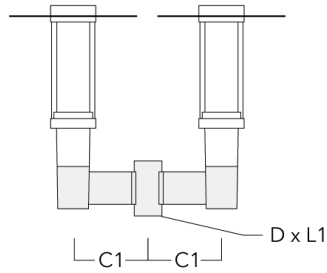

WE-EF LIGHTING USA, LLC

410-D Keystone Drive, 15086 Warrendale, PA 15086 - Phone: +1 724 742 0030

customersupport.usa@we-ef.com - <https://we-ef.com/us>

Subject to technical changes and errors. - Generated on 11/23/2024