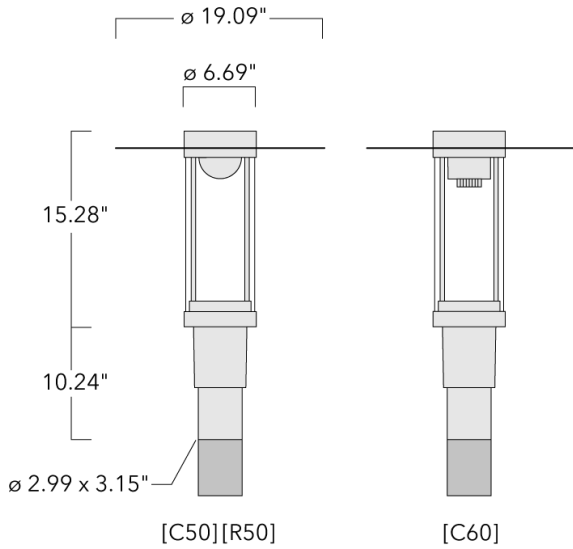

Recommended mounting height 10-20 ft.

Specify product with 7 Digit product code - Finish Color. Accessories, such as mounting, optical, and electrical, must be specified separately.

Example: XXX-XXXX-9004 (Black)  
+ XXX-XXXX (Accessory 1)

Weight	17.0 lb
Light distribution	[C50] Type V Short
Light source	LED-FT-24W (3000K)
CRI	80
Power supply	electronic gear
LEDs	1
Rated input power	27 W

**Rated lumens (lm)**

LED Lumen	3201.2
Total Lumen	3201.2
Ta	25

**Nominal Lumen (lm)**

LED Lumen	4220
Total Lumen	4220
Tc	25

**WE-EF LIGHTING USA, LLC**

410-D Keystone Drive, 15086 Warrendale, PA 15086 - Phone: +1 724 742 0030

customersupport.usa@we-ef.com - <https://we-ef.com/us>

Subject to technical changes and errors. - Generated on 10/23/2024

**ZAT430-FT LED**

**Specifications**

**Material description**

Body	Marine-grade, die-cast aluminium alloy
Lens	PMMA
Colors	<div style="display: flex; flex-direction: column; gap: 5px;"> <div style="display: flex; align-items: center;"> <div style="width: 20px; height: 10px; background-color: black; margin-right: 5px;"></div> <span>RAL9004 Black</span> </div> <div style="display: flex; align-items: center;"> <div style="width: 20px; height: 10px; background-color: grey; margin-right: 5px;"></div> <span>RAL9007 Grey Metallic</span> </div> <div style="display: flex; align-items: center;"> <div style="width: 20px; height: 10px; background-color: white; margin-right: 5px;"></div> <span>RAL9016 White</span> </div> <div style="display: flex; align-items: center;"> <div style="width: 20px; height: 10px; background-color: darkgrey; margin-right: 5px;"></div> <span>RAL8019 Dark Bronze</span> </div> </div>
Gasket	Silicone CCG® Controlled Compression Gasket
Fasteners	PCS Polymer Coated Stainless Steel Hardware
Ingress protection	IP66
Impact resistance	IK09
Corrosion resistance	5CE
Windage	0.130 m <sup>2</sup>