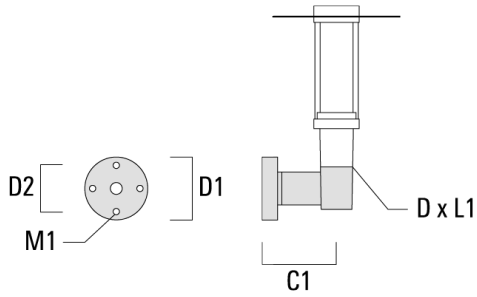

Subject to technical changes and errors. - Generated on 10/23/2024

**Mounting Accessories**

**Wall and pole brackets RZ**

Description	Part ID	C1	D1	D2	D x L1	M1	Weight (lb)
RZ0-400 Wall bracket, single	115-1324	10.90"	9.1"	7.67"	3" x 3"	0.47"	7.72 lbs