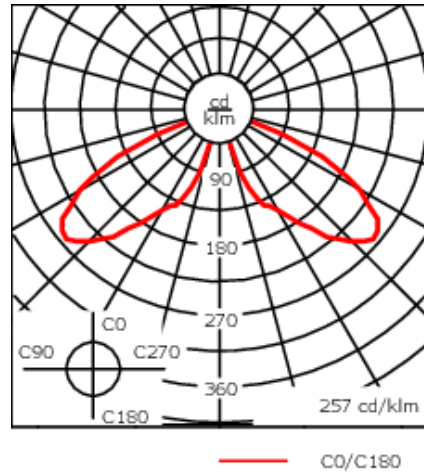

Specifications

Material description

Body	Marine-grade, die-cast aluminium alloy
Lens	PMMA
Colors	RAL9004 Black RAL9007 Grey Metallic RAL9016 White RAL8019 Dark Bronze
Gasket	Silicone CCG® Controlled Compression Gasket
Fasteners	PCS Polymer Coated Stainless Steel Hardware
Ingress protection	IP66
Impact resistance	IK09
Corrosion resistance	5CE
Windage	0.130 m²

Electrical description

Power supply	Integral [ECG] LED driver in 120-277V
Driver / Ballast	Integral EC electronic converter
Power factor	> 0.9

WE-EF LIGHTING USA, LLC

410-D Keystone Drive, 15086 Warrendale, PA 15086 - Phone: +1 724 742 0030

customersupport.usa@we-ef.com - <https://we-ef.com/us>

Subject to technical changes and errors. - Generated on 11/23/2024