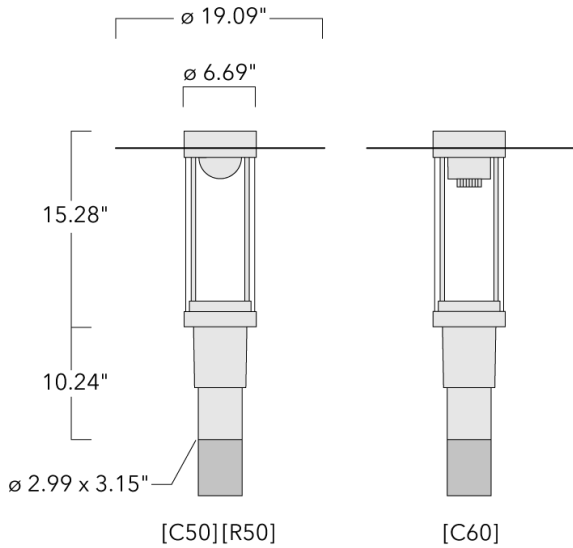

115-1654

ZAT430-FT LED

**we-ef**

**Description**

IP66. Class I. IK09. Marine-grade, die-cast aluminum alloy. 5CE superior corrosion protection including PCS hardware. Silicone CCG® Controlled Compression Gasket. PMMA main lens. CAD-optimized indirect optics for superior illumination and glare control. Integral driver in thermally separated compartment. Factory-installed LED circuit board. 0-10V Dimming comes standard with luminaire. Luminaire is factory-sealed and does not need to be opened during installation.

Recommended mounting height 10-20 ft.

Specify product with 7 Digit product code - Finish Color. Accessories, such as mounting, optical, and electrical, must be specified separately.

Example: XXX-XXXX-9004 (Black)  
+ XXX-XXXX (Accessory 1)

Weight	17.0 lb
Light distribution	[C50] Type V Short
Light source	LED-FT-24W (4000K)
CRI	80
Power supply	electronic gear
LEDs	1
Rated input power	27 W

**Rated lumens (lm)**

LED Lumen	3337.7
Total Lumen	3337.7
Ta	25

## Specifications