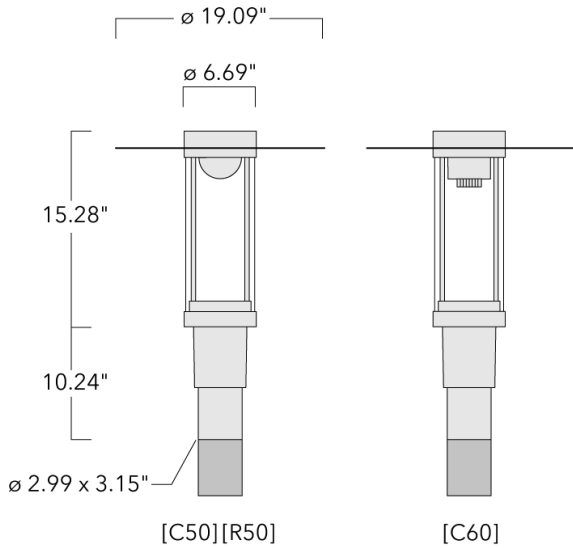

115-1658

ZAT430-FT LED

**we-ef**

**Description**

IP66. Class I. IK09. Marine-grade, die-cast aluminum alloy. 5CE superior corrosion protection including PCS hardware. Silicone CCG® Controlled Compression Gasket. PMMA main lens. CAD-optimized indirect optics for superior illumination and glare control. Integral driver in thermally separated compartment. Factory-installed LED circuit board. 0-10V Dimming comes standard with luminaire. Luminaire is factory-sealed and does not need to be opened during installation.

Recommended mounting height 10-20 ft.

Specify product with 7 Digit product code - Finish Color. Accessories, such as mounting, optical, and electrical, must be specified separately.

Example: XXX-XXXX-9004 (Black)  
+ XXX-XXXX (Accessory 1)

Weight	17.0 lb
Light distribution	symmetric distribution [C60]
Light source	LED-FT-12W (2700K)
CRI	80
Power supply	electronic gear
LEDs	1
Rated input power	14 W

**Rated lumens (lm)**

LED Lumen	1274.6
Total Lumen	1274.6
Ta	25

**Nominal Lumen (lm)**

LED Lumen	1920
Total Lumen	1920
Tc	25

**WE-EF LIGHTING USA, LLC**

410-D Keystone Drive, 15086 Warrendale, PA 15086 - Phone: +1 724 742 0030  
customersupport.usa@we-ef.com - <https://we-ef.com/us>  
Subject to technical changes and errors. - Generated on 11/23/2024