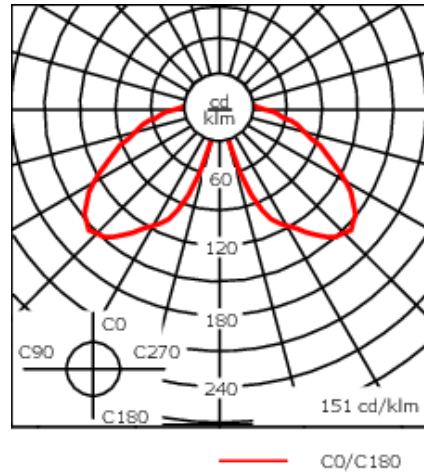

Specifications

Material description

Body	Marine-grade, die-cast aluminium alloy
Lens	PMMA
Colors	RAL9004 Black RAL9007 Grey Metallic RAL9016 White RAL8019 Dark Bronze
Gasket	Silicone CCG® Controlled Compression Gasket
Fasteners	PCS Polymer Coated Stainless Steel Hardware
Ingress protection	IP66
Impact resistance	IK09
Corrosion resistance	5CE
Windage	0.130 m²

Electrical description

Power supply	Integral [ECG] LED driver in 120-277V
Driver / Ballast	Integral EC electronic converter
Power factor	> 0.9

WE-EF LIGHTING USA, LLC

410-D Keystone Drive, 15086 Warrendale, PA 15086 - Phone: +1 724 742 0030

customersupport.usa@we-ef.com - <https://we-ef.com/us>

Subject to technical changes and errors. - Generated on 11/23/2024