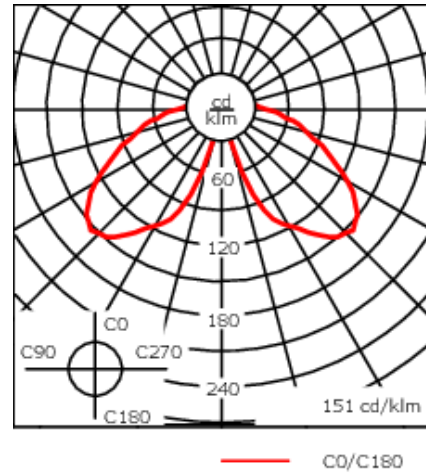

Specifications

Material description

Body	Marine-grade, die-cast aluminium alloy
Lens	PMMA
Colors	RAL9004 Black RAL9007 Grey Metallic RAL9016 White RAL8019 Dark Bronze
Gasket	Silicone CCG® Controlled Compression Gasket
Fasteners	PCS Polymer Coated Stainless Steel Hardware
Ingress protection	IP66
Impact resistance	IK09
Corrosion resistance	5CE
Windage	0.130 m²

Electrical description

Power supply	Integral [ECG] LED driver in 120-277V
Driver / Ballast	Integral EC electronic converter
Power factor	> 0.9

WE-EF LIGHTING USA, LLC

410-D Keystone Drive, 15086 Warrendale, PA 15086 - Phone: +1 724 742 0030
customersupport.usa@we-ef.com - <https://we-ef.com/us>
Subject to technical changes and errors. - Generated on 10/05/2025