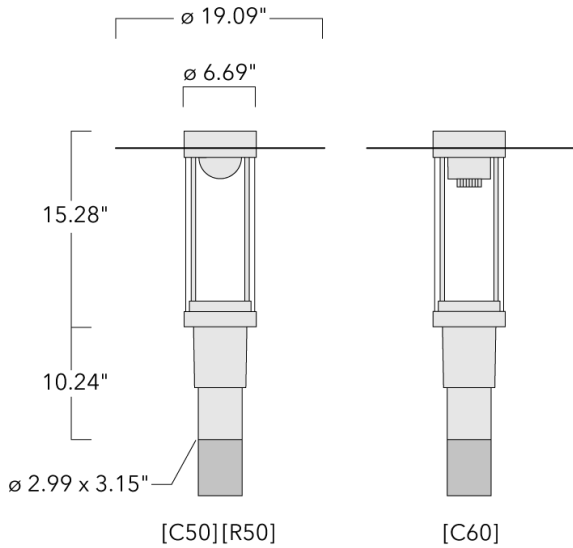

Specifications

Material description

Body	Marine-grade, die-cast aluminium alloy
Lens	PMMA
Colors	RAL9004 Black RAL9007 Grey Metallic RAL9016 White RAL8019 Dark Bronze
Gasket	Silicone CCG® Controlled Compression Gasket
Fasteners	PCS Polymer Coated Stainless Steel Hardware
Ingress protection	IP66
Impact resistance	IK09
Corrosion resistance	5CE
Windage	0.130 m²

Electrical description

Power supply	Integral [ECG] LED driver in 120-277V
Driver / Ballast	Integral EC electronic converter
Power factor	> 0.9

WE-EF LIGHTING USA, LLC

410-D Keystone Drive, 15086 Warrendale, PA 15086 - Phone: +1 724 742 0030
customersupport.usa@we-ef.com - <https://we-ef.com/us>
Subject to technical changes and errors. - Generated on 10/05/2025