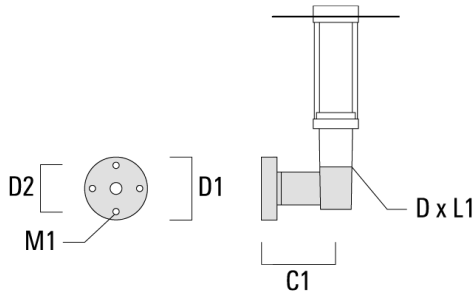

115-1659

we-ef

ZAT430-FT LED

Additional information

Lifetime Ta=25°/40° L70B50 > 50000h

Listings ETL, UL-1598, CSA-C22.2#250.0. Suitable for Wet Locations

WE-EF LIGHTING USA, LLC

410-D Keystone Drive, 15086 Warrendale, PA 15086 - Phone: +1 724 742 0030
customersupport.usa@we-ef.com - <https://we-ef.com/us>

Subject to technical changes and errors. - Generated on 11/23/2024

Mounting Accessories

Wall and pole brackets RZ

Description	Part ID	C1	D1	D2	D x L1	M1	Weight(lb)
RZ0-400 Wall bracket, single	115-1324	10.90"	9.1"	7.67"	3" x 3"	0.47"	7.72 lbs