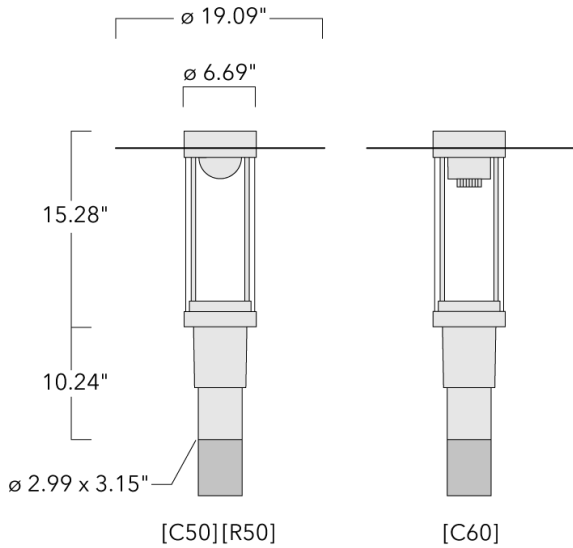

115-1659

ZAT430-FT LED

we-ef

Description

IP66. Class I. IK09. Marine-grade, die-cast aluminum alloy. 5CE superior corrosion protection including PCS hardware. Silicone CCG® Controlled Compression Gasket. PMMA main lens. CAD-optimized indirect optics for superior illumination and glare control. Integral driver in thermally separated compartment. Factory-installed LED circuit board. 0-10V Dimming comes standard with luminaire. Luminaire is factory-sealed and does not need to be opened during installation.

Recommended mounting height 10-20 ft.

Specify product with 7 Digit product code - Finish Color. Accessories, such as mounting, optical, and electrical, must be specified separately.

Example: XXX-XXXX-9004 (Black)
+ XXX-XXXX (Accessory 1)

Weight	17.0 lb
Light distribution	symmetric distribution [C60]
Light source	LED-FT 12W (3000K)
CRI	80
Power supply	electronic gear
LEDs	1
Rated input power	14 W

Rated lumens (lm)

LED Lumen	1360.9
Total Lumen	1360.9
Ta	25

Specifications

Material description

Body	Marine-grade, die-cast aluminium alloy
Lens	PMMA
Colors	<div style="display: flex; flex-direction: column; gap: 5px;"> <div style="display: flex; align-items: center;"> <div style="width: 20px; height: 10px; background-color: black; margin-right: 5px;"></div> RAL9004 Black </div> <div style="display: flex; align-items: center;"> <div style="width: 20px; height: 10px; background-color: grey; margin-right: 5px;"></div> RAL9007 Grey Metallic </div> <div style="display: flex; align-items: center;"> <div style="width: 20px; height: 10px; background-color: white; margin-right: 5px;"></div> RAL9016 White </div> <div style="display: flex; align-items: center;"> <div style="width: 20px; height: 10px; background-color: darkgrey; margin-right: 5px;"></div> RAL8019 Dark Bronze </div> </div>
Gasket	Silicone CCG® Controlled Compression Gasket
Fasteners	PCS Polymer Coated Stainless Steel Hardware
Ingress protection	IP66
Impact resistance	IK09
Corrosion resistance	5CE
Windage	0.130 m ²