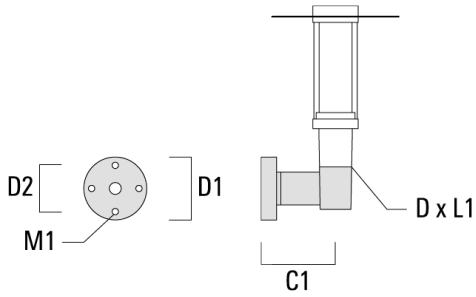

Subject to technical changes and errors. - Generated on 10/23/2024

**Mounting Accessories**

**Wall and pole brackets RZ**

Description	Part ID	C1	D1	D2	D x L1	M1	Weight (lb)
RZ0-400 Wall bracket, single	115-1324	10.90"	9.1"	7.67"	3" x 3"	0.47"	7.72 lbs