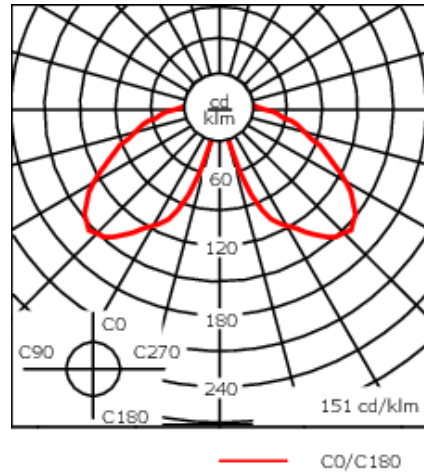

Specifications

Material description

Body	Marine-grade, die-cast aluminium alloy
Lens	PMMA
Colors	RAL9004 Black RAL9007 Grey Metallic RAL9016 White RAL8019 Dark Bronze
Gasket	Silicone CCG® Controlled Compression Gasket
Fasteners	PCS Polymer Coated Stainless Steel Hardware
Ingress protection	IP66
Impact resistance	IK09
Corrosion resistance	5CE
Windage	0.130 m²

Electrical description

Power supply	Integral [ECG] LED driver in 120-277V
Driver / Ballast	Integral EC electronic converter
Power factor	> 0.9

WE-EF LIGHTING USA, LLC

410-D Keystone Drive, 15086 Warrendale, PA 15086 - Phone: +1 724 742 0030
customersupport.usa@we-ef.com - <https://we-ef.com/us>
Subject to technical changes and errors. - Generated on 11/23/2024