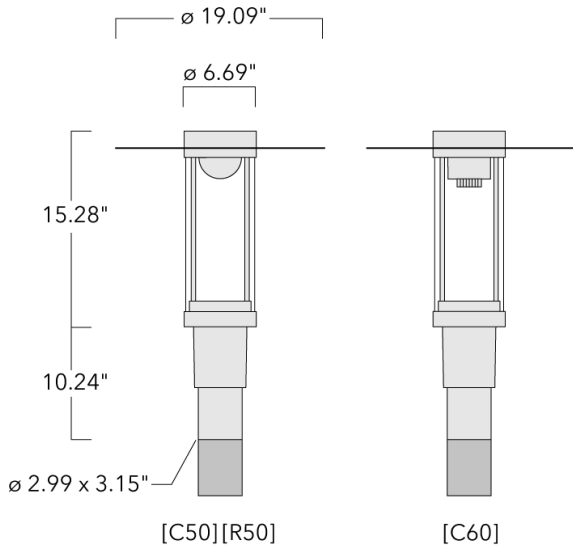

ZAT430-FT LED

Specifications

Material description

Body	Marine-grade, die-cast aluminium alloy
Lens	PMMA
Colors	RAL9004 Black RAL9007 Grey Metallic RAL9016 White RAL8019 Dark Bronze
Gasket	Silicone CCG® Controlled Compression Gasket
Fasteners	PCS Polymer Coated Stainless Steel Hardware
Ingress protection	IP66
Impact resistance	IK09
Corrosion resistance	5CE
Windage	0.130 m²

Electrical description

Power supply	Integral [ECG] LED driver in 120-277V
Driver / Ballast	Integral EC electronic converter
Power factor	> 0.9

WE-EF LIGHTING USA, LLC

410-D Keystone Drive, 15086 Warrendale, PA 15086 - Phone: +1 724 742 0030

customersupport.usa@we-ef.com - <https://we-ef.com/us>

Subject to technical changes and errors. - Generated on 10/23/2024