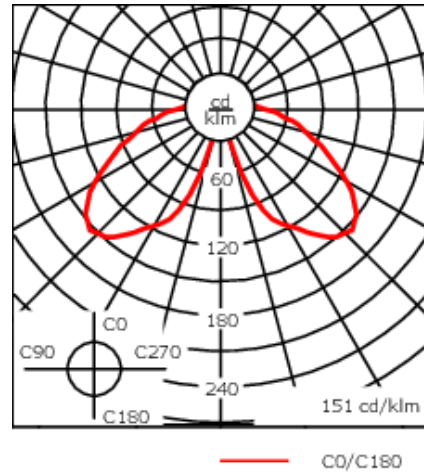

ZAT430-FT LED

Specifications

Material description

Body	Marine-grade, die-cast aluminium alloy
Lens	PMMA
Colors	RAL9004 Black RAL9007 Grey Metallic RAL9016 White RAL8019 Dark Bronze
Gasket	Silicone CCG® Controlled Compression Gasket
Fasteners	PCS Polymer Coated Stainless Steel Hardware
Ingress protection	IP66
Impact resistance	IK09
Corrosion resistance	5CE
Windage	0.130 m²

Electrical description

Power supply	Integral [ECG] LED driver in 120-277V
Driver / Ballast	Integral EC electronic converter
Power factor	> 0.9

WE-EF LIGHTING USA, LLC

410-D Keystone Drive, 15086 Warrendale, PA 15086 - Phone: +1 724 742 0030

customersupport.usa@we-ef.com - <https://we-ef.com/us>

Subject to technical changes and errors. - Generated on 10/23/2024