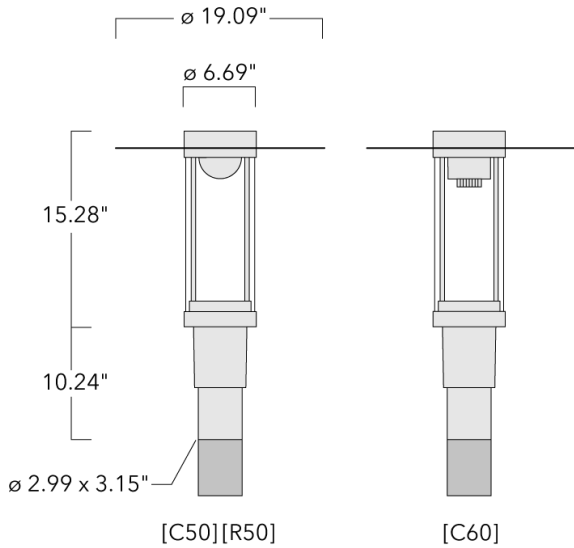

115-1660

ZAT430-FT LED

we-ef

Description

IP66. Class I. IK09. Marine-grade, die-cast aluminum alloy. 5CE superior corrosion protection including PCS hardware. Silicone CCG® Controlled Compression Gasket. PMMA main lens. CAD-optimized indirect optics for superior illumination and glare control. Integral driver in thermally separated compartment. Factory-installed LED circuit board. 0-10V Dimming comes standard with luminaire. Luminaire is factory-sealed and does not need to be opened during installation.

Recommended mounting height 10-20 ft.

Specify product with 7 Digit product code - Finish Color. Accessories, such as mounting, optical, and electrical, must be specified separately.

Example: XXX-XXXX-9004 (Black)
+ XXX-XXXX (Accessory 1)

Weight	17.0 lb
Light distribution	symmetric distribution [C60]
Light source	LED-FT 12W (4000K)
CRI	80
Power supply	electronic gear
LEDs	1
Rated input power	14 W

Rated lumens (lm)

LED Lumen	1433.9
Total Lumen	1433.9
Ta	25

Specifications

Material description

Body	Marine-grade, die-cast aluminium alloy
Lens	PMMA
Colors	<div style="display: flex; flex-direction: column; gap: 5px;"> <div> RAL9004 Black</div> <div> RAL9007 Grey Metallic</div> <div> RAL9016 White</div> <div> RAL8019 Dark Bronze</div> </div>
Gasket	Silicone CCG® Controlled Compression Gasket
Fasteners	PCS Polymer Coated Stainless Steel Hardware
Ingress protection	IP66
Impact resistance	IK09
Corrosion resistance	5CE
Windage	0.130 m ²