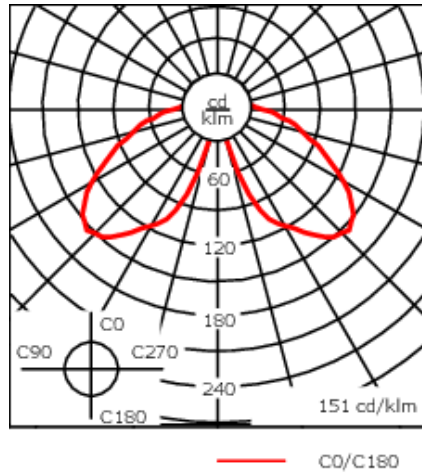

Specifications

Material description

Body	Marine-grade, die-cast aluminium alloy
Lens	PMMA
Colors	 RAL9004 Black RAL9007 Grey Metallic RAL9016 White RAL8019 Dark Bronze
Gasket	Silicone CCG® Controlled Compression Gasket
Fasteners	PCS Polymer Coated Stainless Steel Hardware
Ingress protection	IP66
Impact resistance	IK09
Corrosion resistance	5CE
Windage	0.130 m²

Electrical description

Power supply	Integral [ECG] LED driver in 120-277V
Driver / Ballast	Integral EC electronic converter
Power factor	> 0.9

WE-EF LIGHTING USA, LLC

410-D Keystone Drive, 15086 Warrendale, PA 15086 - Phone: +1 724 742 0030
customersupport.usa@we-ef.com - <https://we-ef.com/us>
Subject to technical changes and errors. - Generated on 11/23/2024