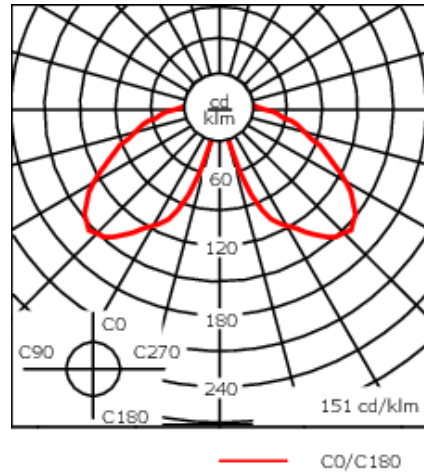

ZAT430-FT LED

Specifications

Material description

Body	Marine-grade, die-cast aluminium alloy
Lens	PMMA
Colors	RAL9004 Black RAL9007 Grey Metallic RAL9016 White RAL8019 Dark Bronze
Gasket	Silicone CCG® Controlled Compression Gasket
Fasteners	PCS Polymer Coated Stainless Steel Hardware
Ingress protection	IP66
Impact resistance	IK09
Corrosion resistance	5CE
Windage	0.130 m²

Electrical description

Power supply	Integral [ECG] LED driver in 120-277V
Driver / Ballast	Integral EC electronic converter
Power factor	> 0.9

WE-EF LIGHTING USA, LLC

410-D Keystone Drive, 15086 Warrendale, PA 15086 - Phone: +1 724 742 0030
customersupport.usa@we-ef.com - <https://we-ef.com/us>
Subject to technical changes and errors. - Generated on 10/05/2025