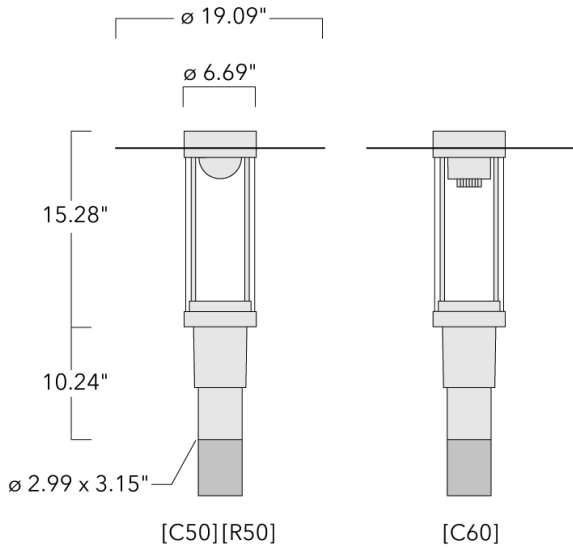

Recommended mounting height 10-20 ft.

Specify product with 7 Digit product code - Finish Color. Accessories, such as mounting, optical, and electrical, must be specified separately.

Example: XXX-XXXX-9004 (Black)  
+ XXX-XXXX (Accessory 1)

---

Weight	17.0 lb
Light distribution	symmetric distribution [C60]
Light source	LED-FT-24W (2700K)
CRI	80
Power supply	electronic gear
LEDs	1
Rated input power	27 W

---

**Delivered lumens (lm)**

---

LED Lumen	2688.6
Total Lumen	2688.6
Ta	25

---

**Nominal Lumen (lm)**

---

LED Lumen	4050
Total Lumen	4050
Tc	25

---

**WE-EF LIGHTING USA, LLC**

410-D Keystone Drive, 15086 Warrendale, PA 15086 - Phone: +1 724 742 0030  
customersupport.usa@we-ef.com - <https://we-ef.com/us>  
Subject to technical changes and errors. - Generated on 10/05/2025

**ZAT430-FT LED**

**Specifications**

**Material description**

Body	Marine-grade, die-cast aluminium alloy
Lens	PMMA
Colors	<div style="display: flex; flex-direction: column; gap: 5px;"> <div style="display: flex; align-items: center;"> <div style="width: 20px; height: 10px; background-color: black; margin-right: 5px;"></div> <span>RAL9004 Black</span> </div> <div style="display: flex; align-items: center;"> <div style="width: 20px; height: 10px; background-color: grey; margin-right: 5px;"></div> <span>RAL9007 Grey Metallic</span> </div> <div style="display: flex; align-items: center;"> <div style="width: 20px; height: 10px; background-color: white; margin-right: 5px;"></div> <span>RAL9016 White</span> </div> <div style="display: flex; align-items: center;"> <div style="width: 20px; height: 10px; background-color: darkgrey; margin-right: 5px;"></div> <span>RAL8019 Dark Bronze</span> </div> </div>
Gasket	Silicone CCG® Controlled Compression Gasket
Fasteners	PCS Polymer Coated Stainless Steel Hardware
Ingress protection	IP66
Impact resistance	IK09
Corrosion resistance	5CE
Windage	0.130 m <sup>2</sup>