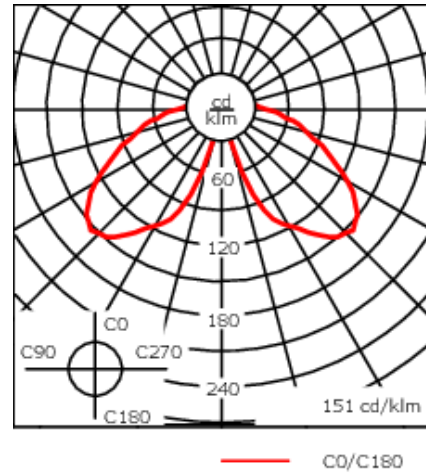

Specifications

Material description

Body	Marine-grade, die-cast aluminium alloy
Lens	PMMA
Colors	RAL9004 Black RAL9007 Grey Metallic RAL9016 White RAL8019 Dark Bronze
Gasket	Silicone CCG® Controlled Compression Gasket
Fasteners	PCS Polymer Coated Stainless Steel Hardware
Ingress protection	IP66
Impact resistance	IK09
Corrosion resistance	5CE
Windage	0.130 m²

Electrical description

Power supply	Integral [ECG] LED driver in 120-277V
Driver / Ballast	Integral EC electronic converter
Power factor	> 0.9

WE-EF LIGHTING USA, LLC

410-D Keystone Drive, 15086 Warrendale, PA 15086 - Phone: +1 724 742 0030

customersupport.usa@we-ef.com - <https://we-ef.com/us>

Subject to technical changes and errors. - Generated on 11/23/2024