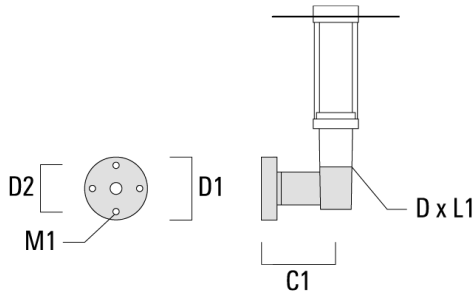

Subject to technical changes and errors. - Generated on 11/23/2024

Mounting Accessories

Wall and pole brackets RZ

Description	Part ID	C1	D1	D2	D x L1	M1	Weight(lb)
RZ0-400 Wall bracket, single	115-1324	10.90"	9.1"	7.67"	3" x 3"	0.47"	7.72 lbs