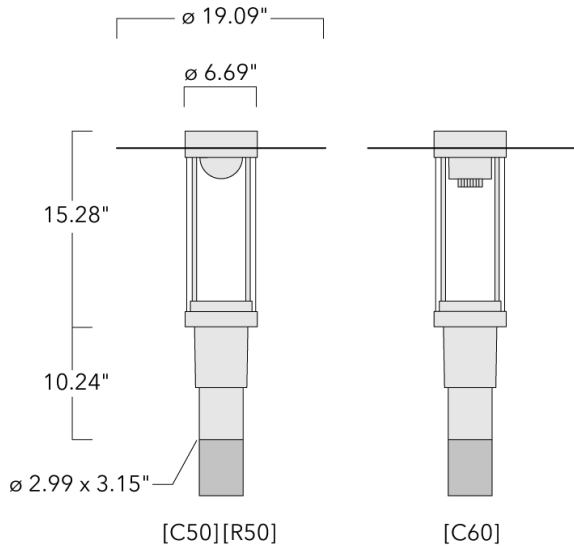

115-1665

ZAT430-FT LED

we-ef

Description

IP66. Class I. IK09. Marine-grade, die-cast aluminum alloy. 5CE superior corrosion protection including PCS hardware. Silicone CCG® Controlled Compression Gasket. PMMA main lens. CAD-optimized indirect optics for superior illumination and glare control. Integral driver in thermally separated compartment. Factory-installed LED circuit board. 0-10V Dimming comes standard with luminaire. Luminaire is factory-sealed and does not need to be opened during installation.

Recommended mounting height 10-20 ft.

Specify product with 7 Digit product code - Finish Color. Accessories, such as mounting, optical, and electrical, must be specified separately.

Example: XXX-XXXX-9004 (Black)
+ XXX-XXXX (Accessory 1)

Weight	17.0 lb
Light distribution	symmetric distribution [C60]
Light source	LED-FT-24W (3000K)
CRI	80
Power supply	electronic gear
LEDs	1
Rated input power	27 W

Rated lumens (lm)

LED Lumen	2801.4
Total Lumen	2801.4
Ta	25

Specifications

Material description

Body	Marine-grade, die-cast aluminium alloy
Lens	PMMA
Colors	<div style="display: flex; flex-direction: column; gap: 5px;"> <div style="display: flex; align-items: center;"> <div style="width: 20px; height: 10px; background-color: black; margin-right: 5px;"></div> RAL9004 Black </div> <div style="display: flex; align-items: center;"> <div style="width: 20px; height: 10px; background-color: grey; margin-right: 5px;"></div> RAL9007 Grey Metallic </div> <div style="display: flex; align-items: center;"> <div style="width: 20px; height: 10px; background-color: white; margin-right: 5px;"></div> RAL9016 White </div> <div style="display: flex; align-items: center;"> <div style="width: 20px; height: 10px; background-color: darkgrey; margin-right: 5px;"></div> RAL8019 Dark Bronze </div> </div>
Gasket	Silicone CCG® Controlled Compression Gasket
Fasteners	PCS Polymer Coated Stainless Steel Hardware
Ingress protection	IP66
Impact resistance	IK09
Corrosion resistance	5CE
Windage	0.130 m ²