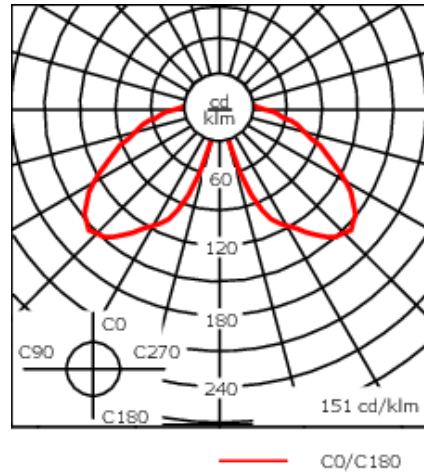

ZAT430-FT LED

Specifications

Material description

Body	Marine-grade, die-cast aluminium alloy
Lens	PMMA
Colors	RAL9004 Black RAL9007 Grey Metallic RAL9016 White RAL8019 Dark Bronze
Gasket	Silicone CCG® Controlled Compression Gasket
Fasteners	PCS Polymer Coated Stainless Steel Hardware
Ingress protection	IP66
Impact resistance	IK09
Corrosion resistance	5CE
Windage	0.130 m²

Electrical description

Power supply	Integral [ECG] LED driver in 120-277V
Driver / Ballast	Integral EC electronic converter
Power factor	> 0.9

WE-EF LIGHTING USA, LLC

410-D Keystone Drive, 15086 Warrendale, PA 15086 - Phone: +1 724 742 0030
customersupport.usa@we-ef.com - <https://we-ef.com/us>
Subject to technical changes and errors. - Generated on 11/23/2024