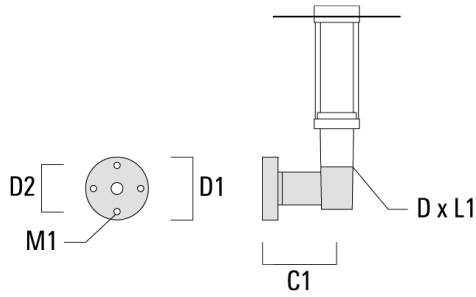

Mounting Accessories

Wall and pole brackets RZ

Description	Part ID	C1	D1	D2	D x L1	M1	Weight(lb)
RZ0-400 Wall bracket, single	115-1324	10.90"	9.1"	7.67"	3" x 3"	0.47"	7.72 lbs

RZ2-400 Pole bracket, double	115-1323	10.16"			3" x 3"		10.80 lbs