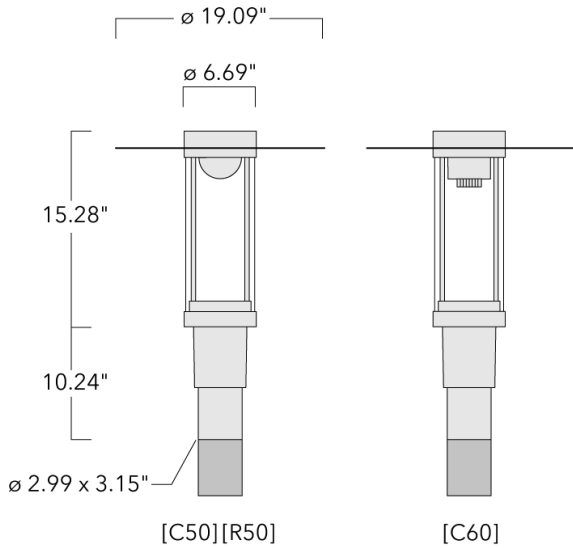

Recommended mounting height 10-20 ft.

Specify product with 7 Digit product code - Finish Color. Accessories, such as mounting, optical, and electrical, must be specified separately.

Example: XXX-XXXX-9004 (Black)  
+ XXX-XXXX (Accessory 1)

---

Weight	17.0 lb
Light distribution	symmetric distribution [C60]
Light source	LED-FT-24W (4000K)
CRI	80
Power supply	electronic gear
LEDs	1
Rated input power	27 W

---

**Rated lumens (lm)**

---

LED Lumen	2920.9
Total Lumen	2920.9
Ta	25

---

**Nominal Lumen (lm)**

---

LED Lumen	4400
Total Lumen	4400
Tc	25

---

**WE-EF LIGHTING USA, LLC**

410-D Keystone Drive, 15086 Warrendale, PA 15086 - Phone: +1 724 742 0030  
customersupport.usa@we-ef.com - <https://we-ef.com/us>  
Subject to technical changes and errors. - Generated on 11/23/2024

**ZAT430-FT LED**

**Specifications**

**Material description**

Body	Marine-grade, die-cast aluminium alloy
Lens	PMMA
Colors	<div style="display: flex; flex-direction: column; gap: 5px;"> <div style="display: flex; align-items: center;"> <div style="width: 20px; height: 10px; background-color: black; margin-right: 5px;"></div> <span>RAL9004 Black</span> </div> <div style="display: flex; align-items: center;"> <div style="width: 20px; height: 10px; background-color: grey; margin-right: 5px;"></div> <span>RAL9007 Grey Metallic</span> </div> <div style="display: flex; align-items: center;"> <div style="width: 20px; height: 10px; background-color: white; margin-right: 5px;"></div> <span>RAL9016 White</span> </div> <div style="display: flex; align-items: center;"> <div style="width: 20px; height: 10px; background-color: darkgrey; margin-right: 5px;"></div> <span>RAL8019 Dark Bronze</span> </div> </div>
Gasket	Silicone CCG® Controlled Compression Gasket
Fasteners	PCS Polymer Coated Stainless Steel Hardware
Ingress protection	IP66
Impact resistance	IK09
Corrosion resistance	5CE
Windage	0.130 m <sup>2</sup>