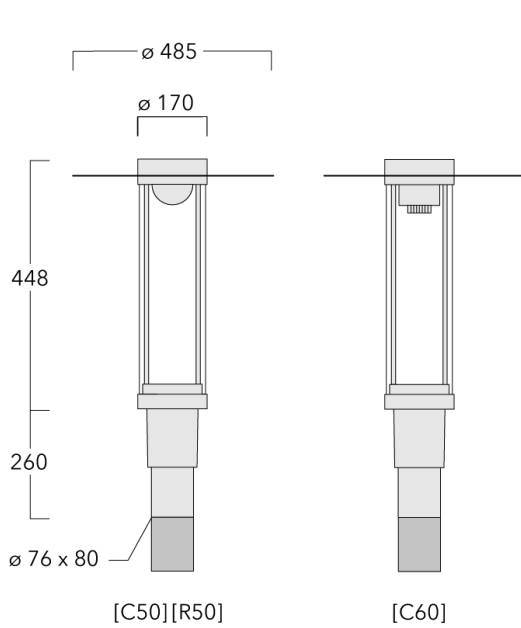

115-1706

ZAT440-FT LED

we-ef

Description

IP66, Class I. Class II on request. IK09. Marine-grade, die-cast aluminium alloy. 5CE superior corrosion protection including PCS hardware. Silicone CCG® Controlled Compression Gasket. PMMA main lens. Integral EC electronic converter in thermally separated compartment. DALI. CAD-optimised indirect optics for superior illumination and glare control. Factory installed LED circuit board. The luminaire is factory-sealed and does not need to be opened during installation.

Weight	7.80 kg
Light distribution	symmetric distribution [C60]
Light source	LED-FT-24W / 700 mA - 2700 K
CRI	80
Power supply	EC
LEDs	1
Rated input power	27 W

Rated lumens (lm)

LED Lumen	2868.5
Total Lumen	2868.5
Ta	25

Specifications

Material description

Body	Marine-grade, die-cast aluminium alloy
Lens	PMMA
Colours	<div style="display: flex; flex-direction: column; gap: 5px;"> <div> RAL9004 Signal black</div> <div> RAL9006 White aluminium</div> <div> RAL9007 Grey aluminium</div> <div> RAL7016 Anthracite grey</div> <div> RAL9016 Traffic white</div> </div>
Gasket	Silicone CCG® Controlled Compression Gasket
Fasteners	PCS Polymer Coated Stainless Steel Hardware
Ingress protection	IP66
Impact resistance	IK09
Corrosion resistance	5CE
Windage	0.160 m ²