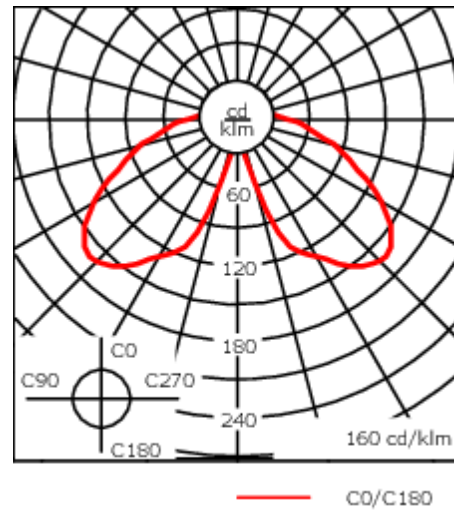

Specifications

Material description

Body	Marine-grade, die-cast aluminium alloy
Lens	PMMA
Colours	 RAL9004 Signal black RAL9006 White aluminium RAL9007 Grey aluminium RAL7016 Anthracite grey RAL9016 Traffic white
Gasket	Silicone CCG® Controlled Compression Gasket
Fasteners	PCS Polymer Coated Stainless Steel Hardware
Ingress protection	IP66
Impact resistance	IK09
Corrosion resistance	5CE
Windage	0.160 m²

Electrical description

Power supply	220-240V / 50-60 Hz
Driver / Ballast	Integral EC electronic converter. DALI
Power factor	> 0.9
Surge protection	6/6 kV (optional SP10)

WE-EF LEUCHTEN GmbH

Töpinger Straße 16, 29646 Bispingen, Germany - Phone: +49 5194 909-0
info@we-ef.com - <https://we-ef.com>

Subject to technical changes and errors. - Generated on 24/11/2024