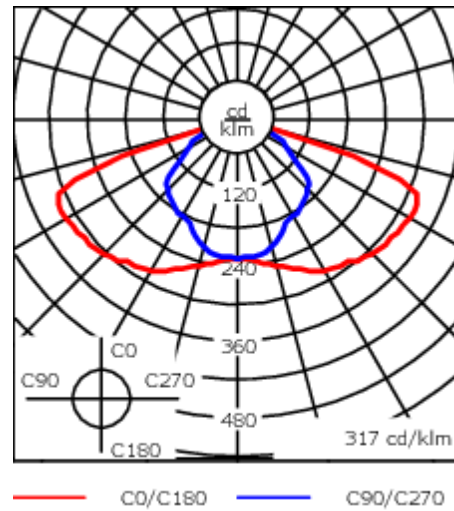

111-0443

RFS540 LED

we-ef

Specifications

Material description

Body	Marine-grade, die-cast aluminium alloy
Lens	Non-reflecting safety glass lens, hinged
Colours	RAL9004 Signal black RAL9006 White aluminium RAL9007 Grey aluminium RAL7016 Anthracite grey RAL9016 Traffic white
Gasket	Silicone CCG® Controlled Compression Gasket
Fasteners	PCS Polymer Coated Stainless Steel Hardware
Ingress protection	IP66
Impact resistance	IK07
Corrosion resistance	5CE
Windage	0.074 m²

Electrical description

Power supply	220-240V / 50-60 Hz
Driver / Ballast	Integral EC electronic converter
Power factor	> 0.9
Surge protection	6/6 kV (optional SP10)

Fagerhult Lighting Ltd

33-34 Dolben Street, SE1 0UQ London, United Kingdom

<https://we-ef.com/uk>

Subject to technical changes and errors. - Generated on 23/11/2024