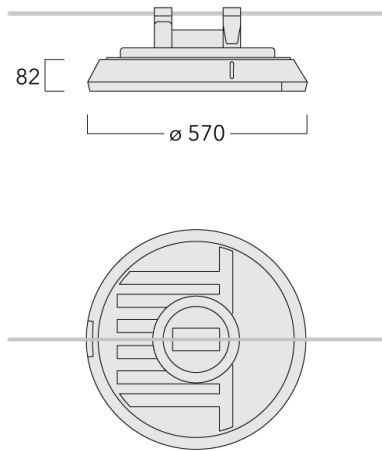

111-0443

RFS540 LED

we-ef

Specifications

Material description

Body	Marine-grade, die-cast aluminium alloy
Lens	Non-reflecting safety glass lens, hinged
Colours	RAL9004 Signal black RAL9006 White aluminium RAL9007 Grey aluminium RAL7016 Anthracite grey RAL9016 Traffic white
Gasket	Silicone CCG® Controlled Compression Gasket
Fasteners	PCS Polymer Coated Stainless Steel Hardware
Ingress protection	IP66
Impact resistance	IK07
Corrosion resistance	5CE
Windage	0.074 m²

Electrical description

Power supply	220-240V / 50-60 Hz
Driver / Ballast	Integral EC electronic converter
Power factor	> 0.9
Surge protection	6/6 kV (optional SP10)

Fagerhult Lighting Ltd

33-34 Dolben Street, SE1 0UQ London, United Kingdom

<https://we-ef.com/uk>

Subject to technical changes and errors. - Generated on 23/11/2024