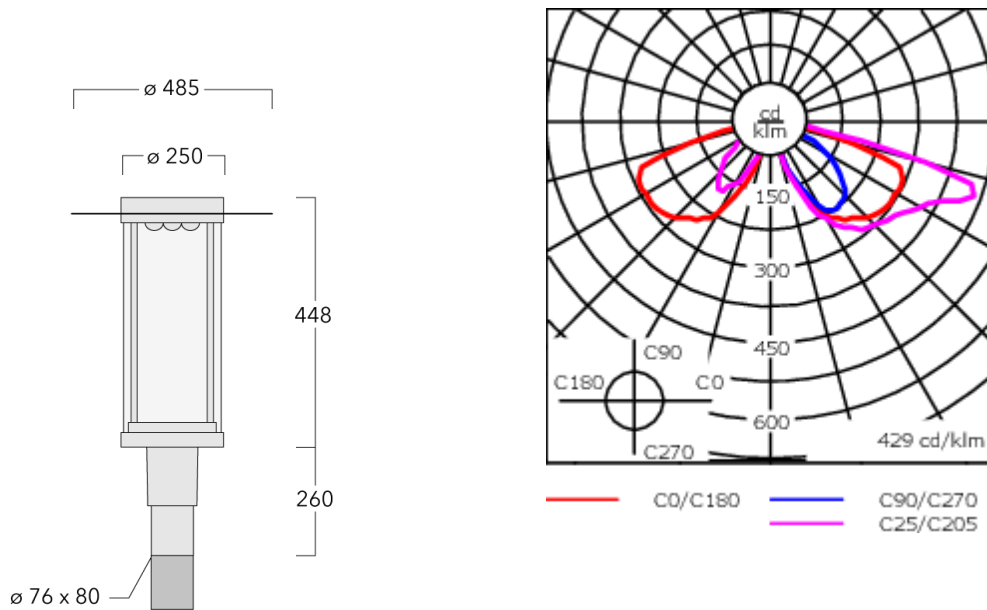

Optional 2200 K version available. To be specified at time of ordering

Weight	10.60 kg
Light distribution	asymmetric, side throw [S65]
Light source	LED-18/36W / 700 mA - 2700 K
CRI	80
Power supply	EC
LEDs	18
Rated input power	41 W

info.australia@we-ef.com - <https://we-ef.com/aus>

Subject to technical changes and errors. - Generated on 24/11/2024

Specifications

Material description

Body	Marine-grade, die-cast aluminium alloy
Lens	PMMA
Colours	<div style="display: flex; align-items: center;"> <div style="width: 20px; height: 15px; background-color: black; margin-right: 5px;"></div> RAL9004 Signal black </div> <div style="display: flex; align-items: center;"> <div style="width: 20px; height: 15px; background-color: #cccccc; margin-right: 5px;"></div> RAL9006 White aluminium </div> <div style="display: flex; align-items: center;"> <div style="width: 20px; height: 15px; background-color: #808080; margin-right: 5px;"></div> RAL9007 Grey aluminium </div>
Gasket	Silicone CCG® Controlled Compression Gasket
Ingress protection	IP66
Impact resistance	IK08
Corrosion resistance	5CE+Primer
Windage	0.205 m ²