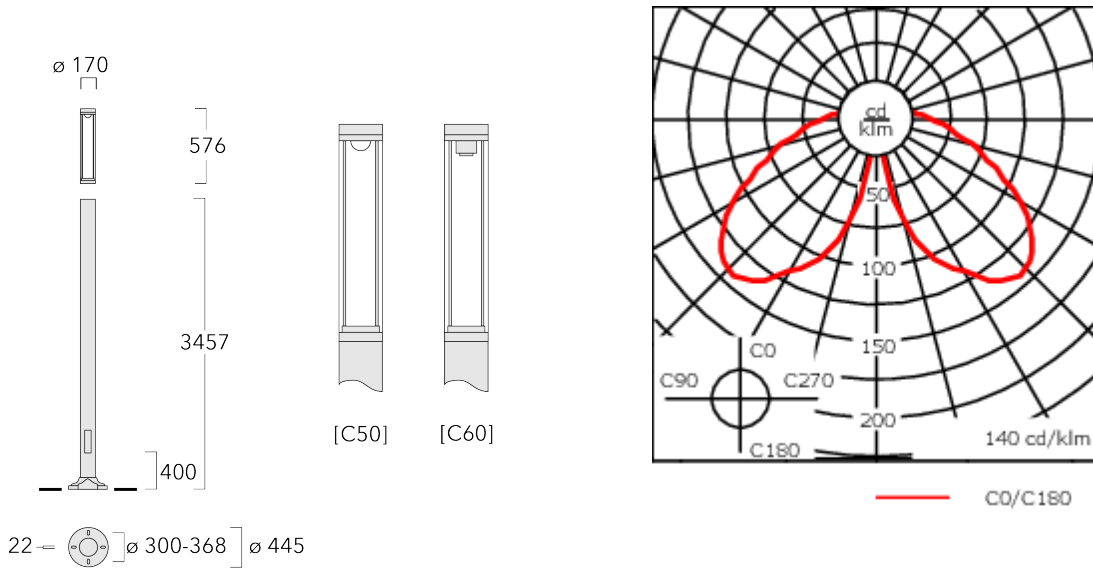

115-1780

LTM440 LED-FT

we-ef

Description

IP66, Class I. Class II on request. IK10. Marine-grade die-cast aluminium alloy. 5CE superior corrosion protection including PCS hardware. Silicone CCG® Controlled Compression Gasket. Polycarbonate main lens. CAD-optimised optics for superior illumination and glare control.

Service door with fused cable connecting box.

Weight	25.00 kg
Light distribution	symmetric distribution [C60]
Light source	LED-FT-17W / 500 mA - 2700 K
CRI	80
Power supply	EC
LEDs	1
Rated input power	20 W

Rated lumens (lm)

LED Lumen	1980.1
Total Lumen	1980.1
Ta	25

Nominal Lumen (lm)

LED Lumen	2935
Total Lumen	2935
Tc	25

WE-EF LEUCHTEN GmbH

Töpinger Straße 16, 29646 Bispingen, Germany - Phone: +49 5194 909-0

info@we-ef.com - <https://we-ef.com>

Subject to technical changes and errors. - Generated on 23/10/2024

115-1780**LTM440 LED-FT****we-ef**

Specifications

Material description

Body	Marine-grade, all-aluminium construction
Lens	Polycarbonate lens
Colours	<ul style="list-style-type: none"> RAL9004 Signal black RAL9006 White aluminium RAL9007 Grey aluminium RAL7016 Anthracite grey RAL9016 Traffic white
Gasket	Silicone CCG® Controlled Compression Gasket
Fasteners	PCS Polymer Coated Stainless Steel hardware
Ingress protection	IP66
Impact resistance	IK10
Corrosion resistance	5CE