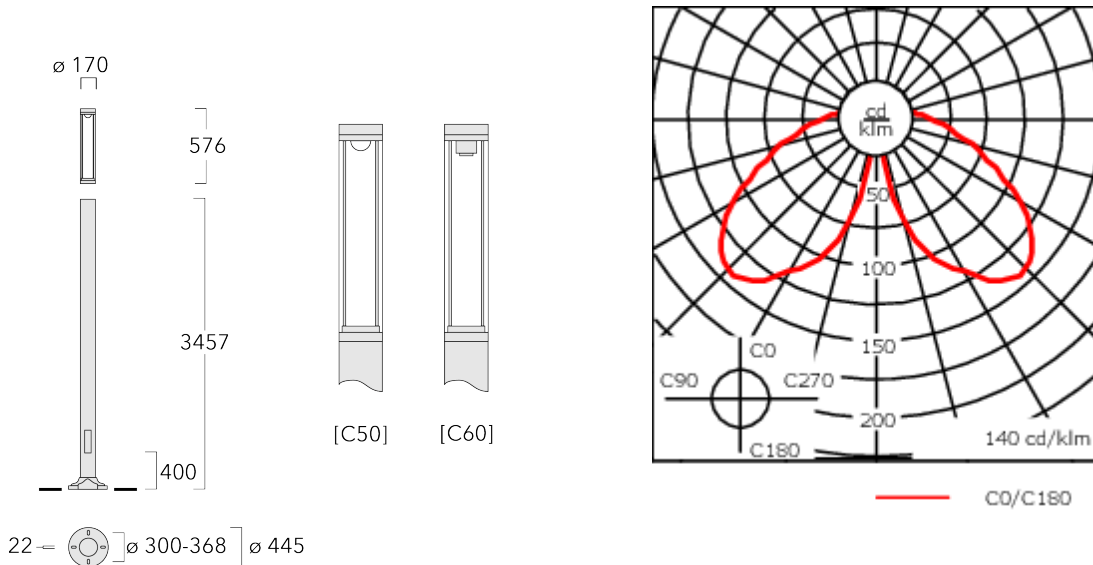

115-1781

LTM440 LED-FT

we-ef

Description

IP66, Class I. Class II on request. IK10. Marine-grade die-cast aluminium alloy. 5CE superior corrosion protection including PCS hardware. Silicone CCG® Controlled Compression Gasket. Polycarbonate main lens. CAD-optimised optics for superior illumination and glare control.

Service door with fused cable connecting box.

Weight	25.00 kg
Light distribution	symmetric distribution [C60]
Light source	LED-FT-24W / 700 mA - 2700 K
CRI	80
Power supply	EC
LEDs	1
Rated input power	27 W

Rated lumens (lm)

LED Lumen	2732.3
Total Lumen	2732.3
Ta	25

Nominal Lumen (lm)

LED Lumen	4050
Total Lumen	4050
Tc	25

Fagerhult Lighting Ltd

33-34 Dolben Street, SE1 0UQ London, United Kingdom

<https://we-ef.com/uk>

Subject to technical changes and errors. - Generated on 23/11/2024

115-1781**LTM440 LED-FT****we-ef**

Specifications

Material description

Body	Marine-grade, all-aluminium construction
Lens	Polycarbonate lens
Colours	<ul style="list-style-type: none"> RAL9004 Signal black RAL9006 White aluminium RAL9007 Grey aluminium RAL7016 Anthracite grey RAL9016 Traffic white
Gasket	Silicone CCG® Controlled Compression Gasket
Fasteners	PCS Polymer Coated Stainless Steel hardware
Ingress protection	IP66
Impact resistance	IK10
Corrosion resistance	5CE