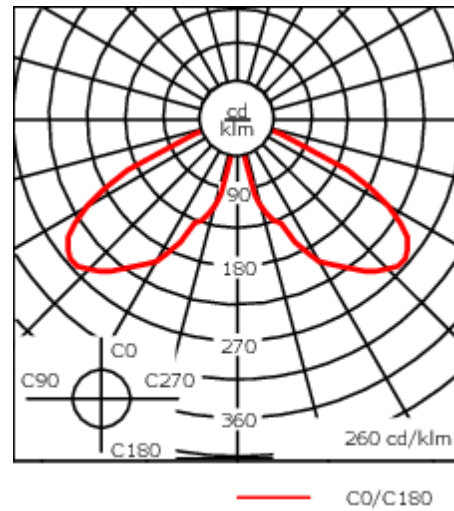

115-1778

LTM440 LED-FT

we-ef

Specifications

Material description

Body	Marine-grade, all-aluminium construction
Lens	Polycarbonate lens
Colours	 RAL9004 Signal black RAL9006 White aluminium RAL9007 Grey aluminium RAL7016 Anthracite grey RAL9016 Traffic white
Gasket	Silicone CCG® Controlled Compression Gasket
Fasteners	PCS Polymer Coated Stainless Steel hardware
Ingress protection	IP66
Impact resistance	IK10
Corrosion resistance	5CE

Electrical description

Power supply	220-240V / 50-60 Hz
Driver / Ballast	Integral EC electronic converter
Surge protection	10/10kV

Additional information

Lifetime	Ta=25° L70B50 > 50000h
Energy efficiency class	B-C (Light source)

WE-EF LEUCHTEN GmbH

Töpinger Straße 16, 29646 Bispingen, Germany - Phone: +49 5194 909-0

info@we-ef.com - <https://we-ef.com>

Subject to technical changes and errors. - Generated on 23/10/2024