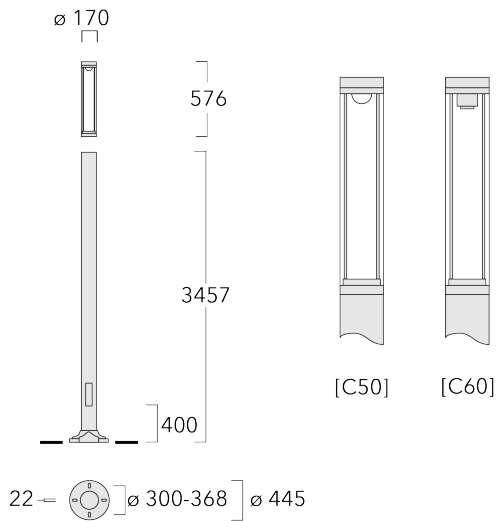

115-1778

LTM440 LED-FT

we-ef

Description

IP66, Class I. Class II on request. IK10. Marine-grade die-cast aluminium alloy. 5CE superior corrosion protection including PCS hardware. Silicone CCG® Controlled Compression Gasket. Polycarbonate main lens. CAD-optimised optics for superior illumination and glare control.

Service door with fused cable connecting box.

Weight	25.00 kg
Light distribution	controlled symmetric distribution [C50]
Light source	LED-FT-17W / 500 mA - 2700 K
CRI	80
Power supply	EC
LEDs	1
Rated input power	20 W
Rated lumens (lm)	
LED Lumen	2397.8
Total Lumen	2397.8
Ta	25
Nominal Lumen (lm)	
LED Lumen	2935
Total Lumen	2935
Tc	25

Specifications

Material description

Body	Marine-grade, all-aluminium construction
Lens	Polycarbonate lens
Colours	<ul style="list-style-type: none"> RAL9004 Signal black RAL9006 White aluminium RAL9007 Grey aluminium RAL7016 Anthracite grey RAL9016 Traffic white
Gasket	Silicone CCG® Controlled Compression Gasket
Fasteners	PCS Polymer Coated Stainless Steel hardware
Ingress protection	IP66
Impact resistance	IK10
Corrosion resistance	5CE

Planted root

Description	Part ID	D1	D2	D3	D4	H1	H2	M1	Weight (kg)
Planted root ESV10	300-0949	415	340	126	133	1000	500	18	25.30

115-1778

LTM440 LED-FT

we-ef

Optical Accessories

Light shield

Description	Part ID
LS180-[C60]	159-0321