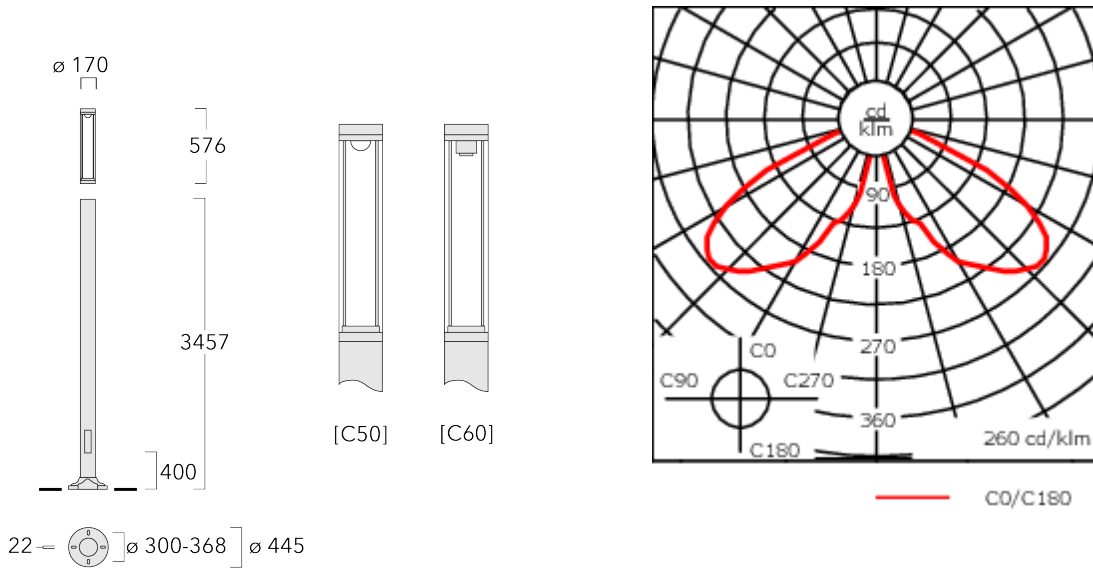

115-1778

LTM440 LED-FT

we-ef

Specifications

Material description

Body	Marine-grade, all-aluminium construction
Lens	Polycarbonate lens
Colours	 RAL9004 Signal black RAL9006 White aluminium RAL9007 Grey aluminium RAL7016 Anthracite grey RAL9016 Traffic white
Gasket	Silicone CCG® Controlled Compression Gasket
Fasteners	PCS Polymer Coated Stainless Steel hardware
Ingress protection	IP66
Impact resistance	IK10
Corrosion resistance	5CE

Electrical description

Power supply	220-240V / 50-60 Hz
Driver / Ballast	Integral EC electronic converter
Surge protection	10/10kV

Additional information

Lifetime	Ta=25° L70B50 > 50000h
Energy efficiency class	B-C (Light source)

Fagerhult Lighting Ltd

33-34 Dolben Street, SE1 0UQ London, United Kingdom

<https://we-ef.com/uk>

Subject to technical changes and errors. - Generated on 23/10/2024