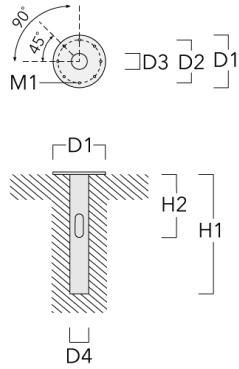

Fagerhult Lighting Ltd

33-34 Dolben Street, SE1 0UQ London, United Kingdom

<https://we-ef.com/uk>

Subject to technical changes and errors. - Generated on 23/10/2024

Mounting Accessories

Planted root

Description	Part ID	D1	D2	D3	D4	H1	H2	M1	Weight (kg)
Planted root ESV10	300-0949	415	340	126	133	1000	500	18	25.30