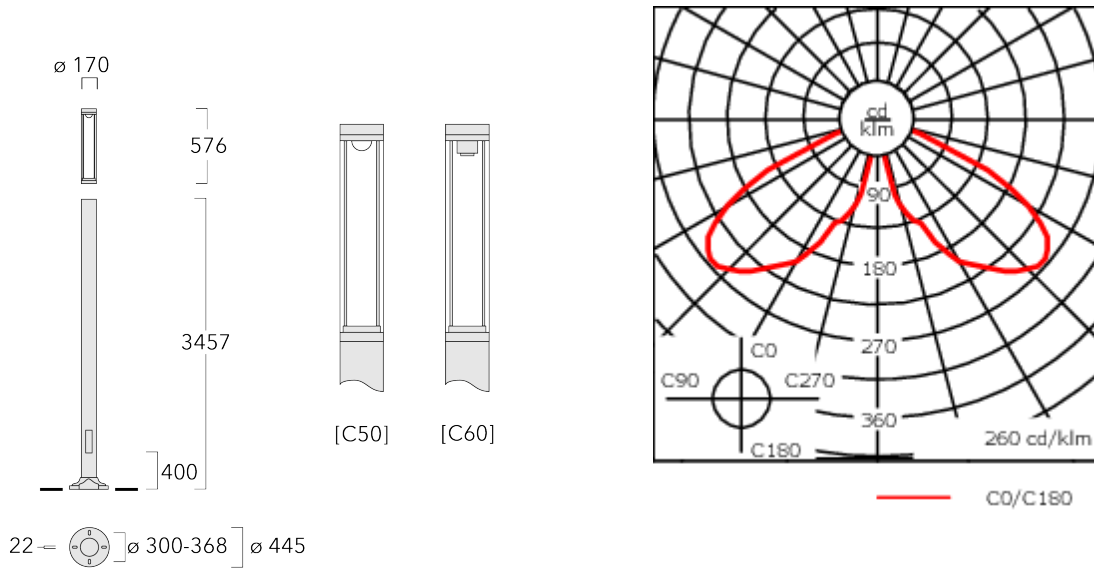

115-1779

LTM440 LED-FT

we-ef

Description

IP66, Class I. Class II on request. IK10. Marine-grade die-cast aluminium alloy. 5CE superior corrosion protection including PCS hardware. Silicone CCG® Controlled Compression Gasket. Polycarbonate main lens. CAD-optimised optics for superior illumination and glare control.

Service door with fused cable connecting box.

Weight	25.00 kg
Light distribution	controlled symmetric distribution [C50]
Light source	LED-FT-24W / 700 mA - 2700 K
CRI	80
Power supply	EC
LEDs	1
Rated input power	27 W
Rated lumens (lm)	
LED Lumen	3308.7
Total Lumen	3308.7
Ta	25
Nominal Lumen (lm)	
LED Lumen	4050
Total Lumen	4050
Tc	25

Fagerhult Lighting Ltd

33-34 Dolben Street, SE1 0UQ London, United Kingdom

<https://we-ef.com/uk>

Subject to technical changes and errors. - Generated on 23/11/2024

Specifications

Material description

Body	Marine-grade, all-aluminium construction
Lens	Polycarbonate lens
Colours	<ul style="list-style-type: none"> RAL9004 Signal black RAL9006 White aluminium RAL9007 Grey aluminium RAL7016 Anthracite grey RAL9016 Traffic white
Gasket	Silicone CCG® Controlled Compression Gasket
Fasteners	PCS Polymer Coated Stainless Steel hardware
Ingress protection	IP66
Impact resistance	IK10
Corrosion resistance	5CE