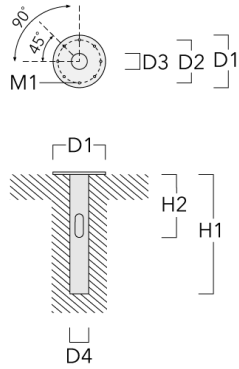

Fagerhult Lighting Ltd

33-34 Dolben Street, SE1 0UQ London, United Kingdom

<https://we-ef.com/uk>

Subject to technical changes and errors. - Generated on 23/11/2024

Mounting Accessories

Planted root

Description	Part ID	D1	D2	D3	D4	H1	H2	M1	Weight (kg)
Planted root ESV10	300-0949	415	340	126	133	1000	500	18	25.30