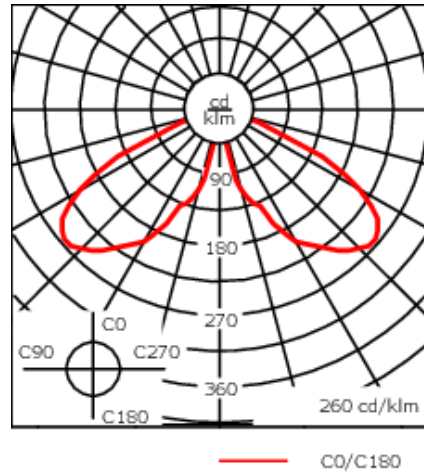

Specify product with 7 Digit product code - Finish Color. Accessories, such as mounting, optical, and electrical, must be specified separately.

Example: XXX-XXXX-9004 (Black)
+ XXX-XXXX (Accessory 1)

Weight	55.10 lb
Light distribution	[C50] Type V Short
Light source	LED-FT-24W (2700K)
CRI	80
Power supply	electronic gear
LEDs	1
Rated input power	27 W

Rated lumens (lm)	
LED Lumen	3308.7
Total Lumen	3308.7
Ta	25

Nominal Lumen (lm)	
LED Lumen	4050
Total Lumen	4050
Tc	25

WE-EF LIGHTING USA, LLC

410-D Keystone Drive, 15086 Warrendale, PA 15086 - Phone: +1 724 742 0030
customersupport.usa@we-ef.com - <https://we-ef.com/us>
Subject to technical changes and errors. - Generated on 11/23/2024

115-1779

LTM440 LED-FT

we-ef

Specifications

Material description

Body	Luminaire head, base plate and base plate cover constructed in die cast aluminum
Lens	Clear polycarbonate lens.
Colors	<div style="display: flex; flex-direction: column; gap: 5px;"> <div> RAL9004 Black</div> <div> RAL9007 Grey Metallic</div> <div> RAL9016 White</div> <div> RAL8019 Dark Bronze</div> </div>
Gasket	Silicone rubber gasket
Fasteners	PCS Polymer Coated Stainless Steel hardware
Ingress protection	IP66
Impact resistance	IK10
Corrosion resistance	5CE