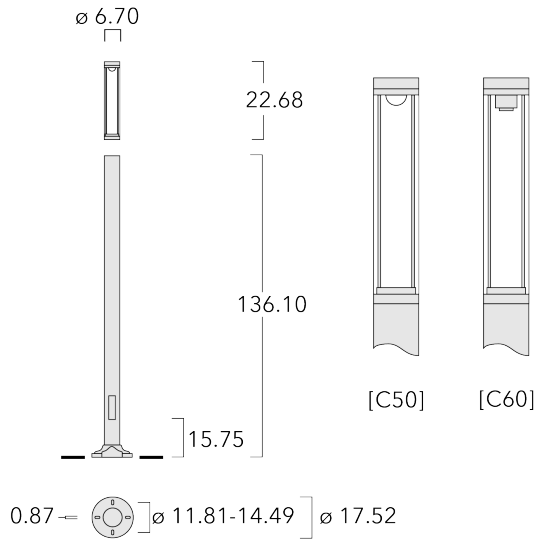

115-1779

LTM440 LED-FT

we-ef

Description

IP66. Class I. IK10. Marine-grade, die-cast aluminum alloy. 5CE superior corrosion protection including PCS hardware. Silicone CCG® Controlled Compression Gasket. Polycarbonate outer lens. Service door with fused cable connecting box. CAD-optimized indirect optics for superior illumination and glare control. 0-10V Dimming comes standard with luminaire.

Specify product with 7 Digit product code - Finish Color. Accessories, such as mounting, optical, and electrical, must be specified separately.

Example: XXX-XXXX-9004 (Black)
+ XXX-XXXX (Accessory 1)

Weight	55.10 lb
Light distribution	[C50] Type V Short
Light source	LED-FT-24W (2700K)
CRI	80
Power supply	electronic gear
LEDs	1
Rated input power	27 W

Rated lumens (lm)	
LED Lumen	3308.7
Total Lumen	3308.7
Ta	25

Nominal Lumen (lm)	
LED Lumen	4050
Total Lumen	4050
Tc	25

WE-EF LIGHTING USA, LLC

410-D Keystone Drive, 15086 Warrendale, PA 15086 - Phone: +1 724 742 0030
customersupport.usa@we-ef.com - <https://we-ef.com/us>
Subject to technical changes and errors. - Generated on 11/23/2024

115-1779

LTM440 LED-FT

we-ef

Specifications

Material description

Body	Luminaire head, base plate and base plate cover constructed in die cast aluminum
Lens	Clear polycarbonate lens.
Colors	<div style="display: flex; flex-direction: column; gap: 5px;"> <div> RAL9004 Black</div> <div> RAL9007 Grey Metallic</div> <div> RAL9016 White</div> <div> RAL8019 Dark Bronze</div> </div>
Gasket	Silicone rubber gasket
Fasteners	PCS Polymer Coated Stainless Steel hardware
Ingress protection	IP66
Impact resistance	IK10
Corrosion resistance	5CE