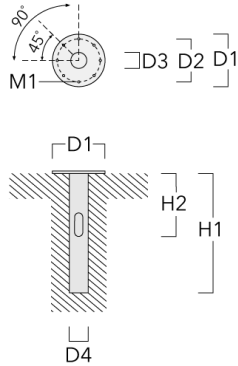

115-1782

LTM440 LED

we-ef

Specifications

Material description

Body	Luminaire head, base plate and base plate cover constructed in die cast aluminum
Lens	Clear Polycarbonate outer lens
Colors	<div style="display: flex; flex-direction: column; gap: 5px;"> <div> RAL9004 Black</div> <div> RAL9007 Grey Metallic</div> <div> RAL9016 White</div> <div> RAL8019 Dark Bronze</div> </div>
Gasket	Silicone CCG® Controlled Compression Gasket
Fasteners	PCS Polymer Coated Stainless Steel Hardware
Ingress protection	IP66
Impact resistance	IK09
Corrosion resistance	5CE

Subject to technical changes and errors. - Generated on 10/23/2024

115-1782

LTM440 LED

we-ef

Mounting Accessories

Planted root

Description	Part ID	D1	D2	D3	D4	H1	H2	M1	Weight (lb)
Planted root ESV10	300-0949	16.34	13.39	4.96	5.24	39.37	19.69	0.71	55.78