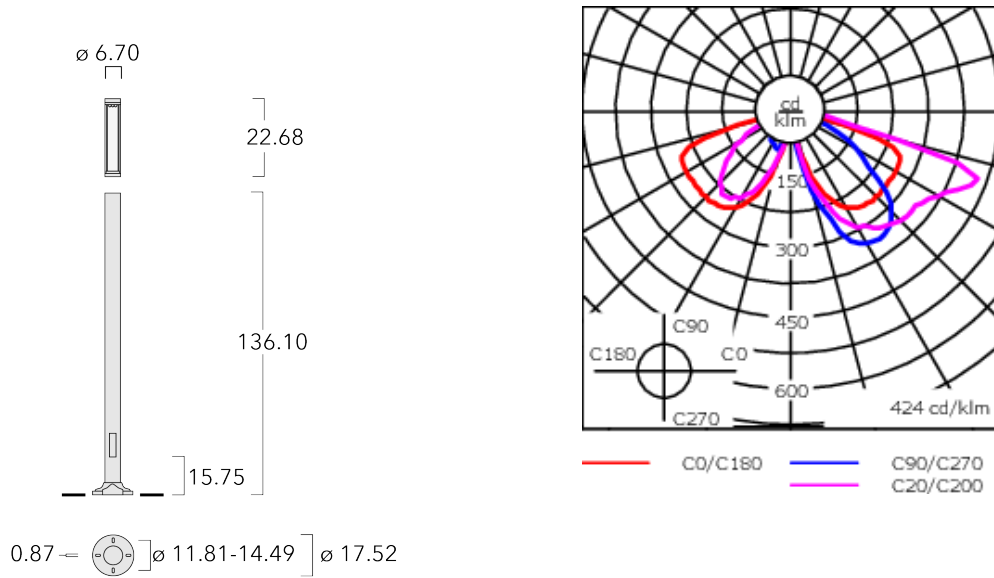

115-1782

LTM440 LED

we-ef

Description

IP66. Class I. IK09. Marine-grade, die-cast aluminum alloy. 5CE superior corrosion protection including PCS hardware. Silicone CCG® Controlled Compression Gasket. Polycarbonate outer lens. Service door with fused cable connecting box. CAD-optimized optics for superior illumination and glare control. 0-10V Dimming comes standard with luminaire.

Specify product with 7 Digit product code - Finish Color. Accessories, such as mounting, optical, and electrical, must be specified separately.

Example: XXX-XXXX-9004 (Black)
+ XXX-XXXX (Accessory 1)

Weight	55.10 lb
Light distribution	[S65] Type III Medium
Light source	LED-9/18W / 700 mA - 2700 K
CRI	80
Power supply	electronic gear
LEDs	9
Rated input power	20 W

Nominal Lumen (lm)	
LED Lumen	270
Total Lumen	2430
Tj	85

Rated lumens (lm)	
LED Lumen	240
Total Lumen	2160.1
Ta	25

WE-EF LIGHTING USA, LLC

410-D Keystone Drive, 15086 Warrendale, PA 15086 - Phone: +1 724 742 0030
customersupport.usa@we-ef.com - <https://we-ef.com/us>
Subject to technical changes and errors. - Generated on 10/23/2024

115-1782

LTM440 LED

we-ef

Specifications

Material description

Body	Luminaire head, base plate and base plate cover constructed in die cast aluminum
Lens	Clear Polycarbonate outer lens
Colors	<div style="display: flex; flex-direction: column; gap: 5px;"> <div> RAL9004 Black</div> <div> RAL9007 Grey Metallic</div> <div> RAL9016 White</div> <div> RAL8019 Dark Bronze</div> </div>
Gasket	Silicone CCG® Controlled Compression Gasket
Fasteners	PCS Polymer Coated Stainless Steel Hardware
Ingress protection	IP66
Impact resistance	IK09
Corrosion resistance	5CE