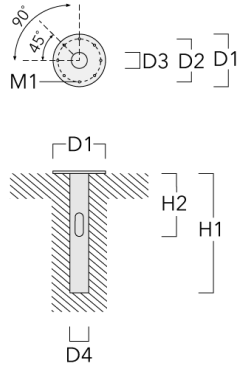

Specifications

Material description

Body	Luminaire head, base plate and base plate cover constructed in die cast aluminum
Lens	Clear Polycarbonate outer lens
Colors	<div style="display: flex; flex-direction: column; gap: 5px;"> <div> RAL9004 Black</div> <div> RAL9007 Grey Metallic</div> <div> RAL9016 White</div> <div> RAL8019 Dark Bronze</div> </div>
Gasket	Silicone CCG® Controlled Compression Gasket
Fasteners	PCS Polymer Coated Stainless Steel Hardware
Ingress protection	IP66
Impact resistance	IK09
Corrosion resistance	5CE

Subject to technical changes and errors. - Generated on 11/23/2024

115-1783

LTM440 LED

we-ef

Mounting Accessories

Planted root

Description	Part ID	D1	D2	D3	D4	H1	H2	M1	Weight (lb)
Planted root ESV10	300-0949	16.34	13.39	4.96	5.24	39.37	19.69	0.71	55.78