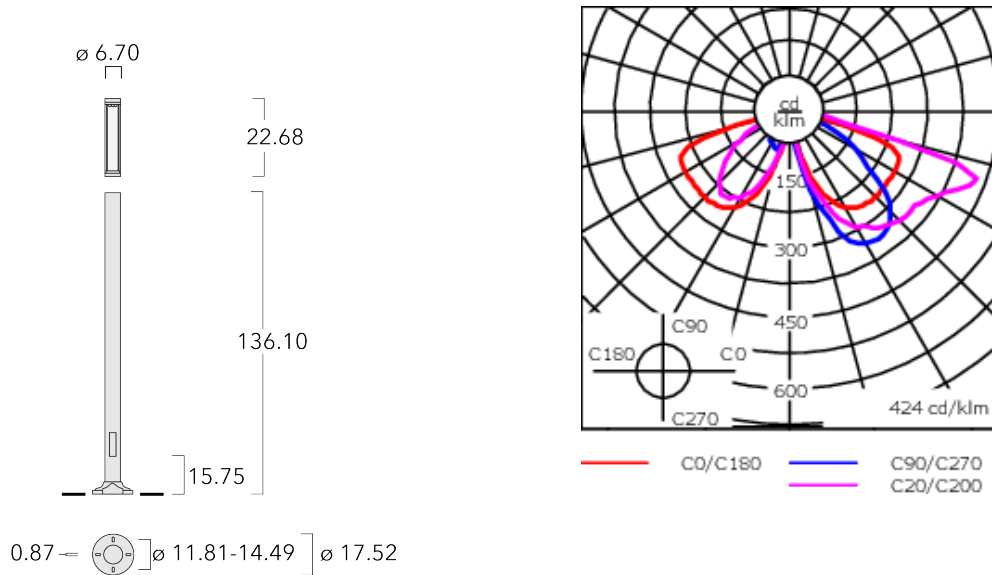

115-1783

LTM440 LED

we-ef

Description

IP66. Class I. IK09. Marine-grade, die-cast aluminum alloy. 5CE superior corrosion protection including PCS hardware. Silicone CCG® Controlled Compression Gasket. Polycarbonate outer lens. Service door with fused cable connecting box. CAD-optimized optics for superior illumination and glare control. 0-10V Dimming comes standard with luminaire.

Specify product with 7 Digit product code - Finish Color. Accessories, such as mounting, optical, and electrical, must be specified separately.

Example: XXX-XXXX-9004 (Black)
+ XXX-XXXX (Accessory 1)

Weight	55.10 lb
Light distribution	[S65] Type III Medium
Light source	LED-9/27W / 1050 mA - 2700 K
CRI	80
Power supply	electronic gear
LEDs	9
Rated input power	30 W

Specifications

Material description

Body	Luminaire head, base plate and base plate cover constructed in die cast aluminum
Lens	Clear Polycarbonate outer lens
Colors	<div style="display: flex; flex-direction: column; gap: 5px;"> <div> RAL9004 Black</div> <div> RAL9007 Grey Metallic</div> <div> RAL9016 White</div> <div> RAL8019 Dark Bronze</div> </div>
Gasket	Silicone CCG® Controlled Compression Gasket
Fasteners	PCS Polymer Coated Stainless Steel Hardware
Ingress protection	IP66
Impact resistance	IK09
Corrosion resistance	5CE