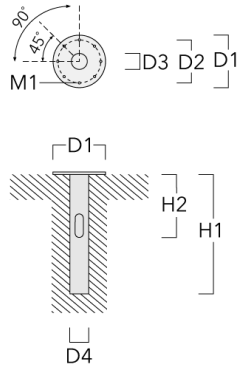

Service door with fused cable connecting box.

Supplied as a complete luminaire (luminaire head and standpipe). Please note: The standpipe height must be entered for the photometric calculation.

Weight	25.00 kg
Light distribution	rectangular, side throw [R65]
Light source	LED-9/18W / 700 mA - 2700 K
CRI	80
Power supply	EC
LEDs	9
Rated input power	20 W

Nominal Lumen (lm)

LED Lumen	270
Total Lumen	2430
Tj	85

Rated lumens (lm)

LED Lumen	253.3
Total Lumen	2280
Ta	25

Specifications

Material description

Body	Marine-grade, die-cast aluminium alloy
Lens	PMMA
Colours	<div style="display: flex; flex-direction: column; gap: 5px;"> <div> RAL9004 Signal black</div> <div> RAL9006 White aluminium</div> <div> RAL9007 Grey aluminium</div> <div> RAL7016 Anthracite grey</div> <div> RAL9016 Traffic white</div> </div>
Gasket	Silicone CCG® Controlled Compression Gasket
Fasteners	PCS Polymer Coated Stainless Steel Hardware
Ingress protection	IP66
Impact resistance	IK09
Corrosion resistance	5CE

Energy efficiency class B-C (Light source)

Mounting Accessories

Planted root

Description	Part ID	D1	D2	D3	D4	H1	H2	M1	Weight (kg)
Planted root ESV10	300-0949	415	340	126	133	1000	500	18	25.30

115-1784

LTM440 LED

we-ef

Optical Accessories

Light shield

Description	Part ID	Additional information
LS360-75	430-0024	Lens adapter LS360 to reduce the upper luminous flux. PMMA injection moulded component, clear. Suitable for [R65] [A60] lenses.