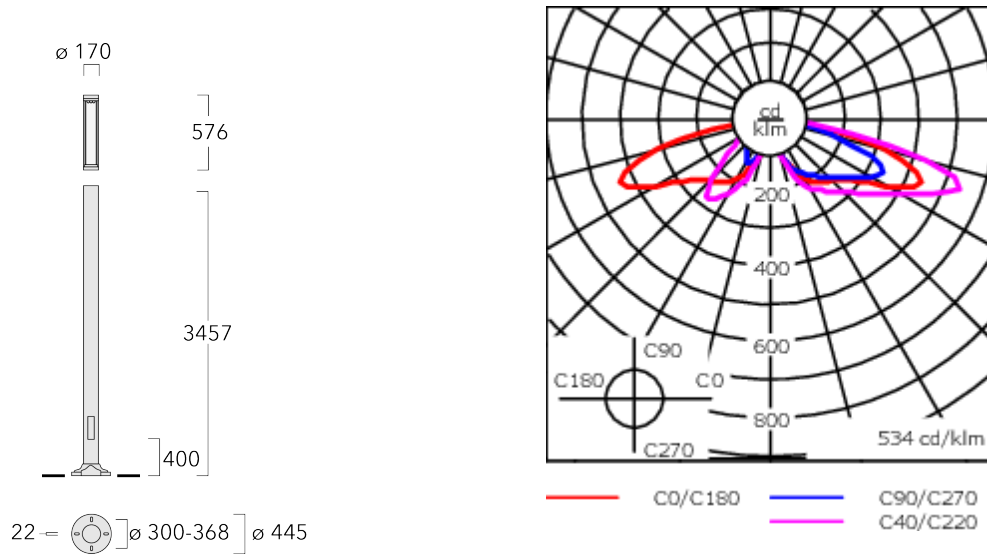

Service door with fused cable connecting box.

Supplied as a complete luminaire (luminaire head and standpipe). Please note: The standpipe height must be entered for the photometric calculation.

Weight	25.00 kg
Light distribution	rectangular, side throw [R65]
Light source	LED-9/18W / 700 mA - 2700 K
CRI	80
Power supply	EC
LEDs	9
Rated input power	20 W

Nominal Lumen (lm)

LED Lumen	270
Total Lumen	2430
Tj	85

Rated lumens (lm)

LED Lumen	253.3
Total Lumen	2280
Ta	25

Specifications

Material description

Body	Marine-grade, die-cast aluminium alloy
Lens	PMMA
Colours	<div style="display: flex; flex-direction: column; gap: 5px;"> <div> RAL9004 Signal black</div> <div> RAL9006 White aluminium</div> <div> RAL9007 Grey aluminium</div> <div> RAL7016 Anthracite grey</div> <div> RAL9016 Traffic white</div> </div>
Gasket	Silicone CCG® Controlled Compression Gasket
Fasteners	PCS Polymer Coated Stainless Steel Hardware
Ingress protection	IP66
Impact resistance	IK09
Corrosion resistance	5CE

Energy efficiency class B-C (Light source)

Mounting Accessories

Planted root

Description	Part ID	D1	D2	D3	D4	H1	H2	M1	Weight (kg)
Planted root ESV10	300-0949	415	340	126	133	1000	500	18	25.30

115-1784

LTM440 LED