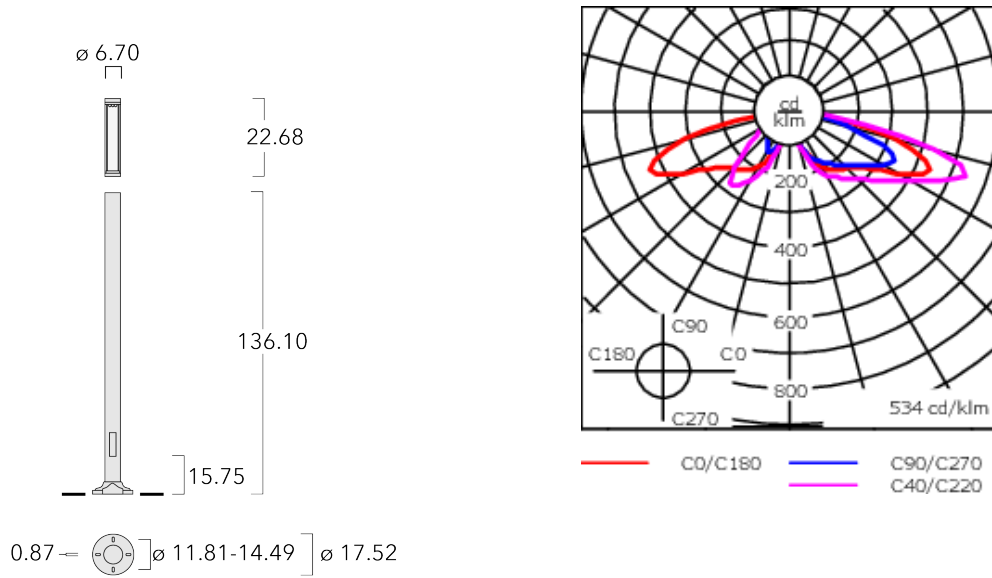

115-1784

LTM440 LED

we-ef

Description

IP66. Class I. IK09. Marine-grade, die-cast aluminum alloy. 5CE superior corrosion protection including PCS hardware. Silicone CCG® Controlled Compression Gasket. Polycarbonate outer lens. Service door with fused cable connecting box. CAD-optimized optics for superior illumination and glare control. 0-10V Dimming comes standard with luminaire.

Specify product with 7 Digit product code - Finish Color. Accessories, such as mounting, optical, and electrical, must be specified separately.

Example: XXX-XXXX-9004 (Black)
+ XXX-XXXX (Accessory 1)

Weight	55.10 lb
Light distribution	[R65] Type IV Medium
Light source	LED-9/18W / 700 mA - 2700 K
CRI	80
Power supply	electronic gear
LEDs	9
Rated input power	20 W

Specifications

Material description

Body	Luminaire head, base plate and base plate cover constructed in die cast aluminum
Lens	Clear Polycarbonate outer lens
Colors	<div style="display: flex; flex-direction: column; gap: 5px;"> <div> RAL9004 Black</div> <div> RAL9007 Grey Metallic</div> <div> RAL9016 White</div> <div> RAL8019 Dark Bronze</div> </div>
Gasket	Silicone CCG® Controlled Compression Gasket
Fasteners	PCS Polymer Coated Stainless Steel Hardware
Ingress protection	IP66
Impact resistance	IK09
Corrosion resistance	5CE