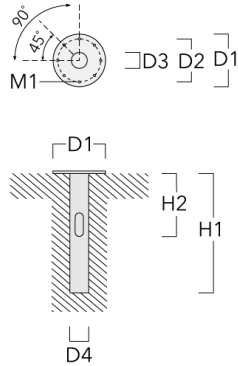

Specifications

Material description

Body	Luminaire head, base plate and base plate cover constructed in die cast aluminum
Lens	Clear Polycarbonate outer lens
Colors	<div style="display: flex; flex-direction: column; gap: 5px;"> <div> RAL9004 Black</div> <div> RAL9007 Grey Metallic</div> <div> RAL9016 White</div> <div> RAL8019 Dark Bronze</div> </div>
Gasket	Silicone CCG® Controlled Compression Gasket
Fasteners	PCS Polymer Coated Stainless Steel Hardware
Ingress protection	IP66
Impact resistance	IK09
Corrosion resistance	5CE

Subject to technical changes and errors. - Generated on 11/23/2024

115-1785

LTM440 LED

we-ef

Mounting Accessories

Planted root

Description	Part ID	D1	D2	D3	D4	H1	H2	M1	Weight (lb)
Planted root ESV10	300-0949	16.34	13.39	4.96	5.24	39.37	19.69	0.71	55.78