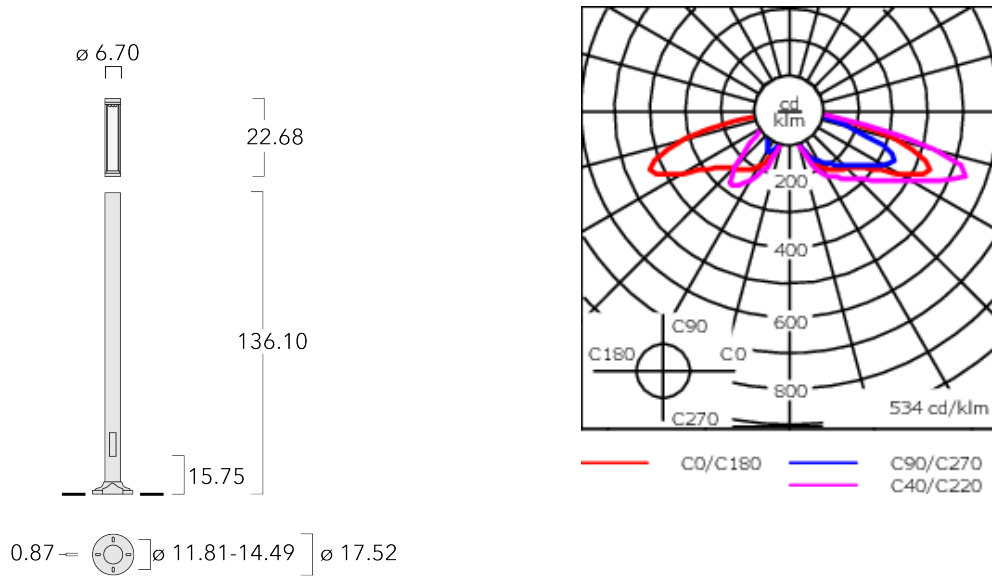

115-1785

LTM440 LED

we-ef

Description

IP66. Class I. IK09. Marine-grade, die-cast aluminum alloy. 5CE superior corrosion protection including PCS hardware. Silicone CCG® Controlled Compression Gasket. Polycarbonate outer lens. Service door with fused cable connecting box. CAD-optimized optics for superior illumination and glare control. 0-10V Dimming comes standard with luminaire.

Specify product with 7 Digit product code - Finish Color. Accessories, such as mounting, optical, and electrical, must be specified separately.

Example: XXX-XXXX-9004 (Black)
+ XXX-XXXX (Accessory 1)

Weight	55.10 lb
Light distribution	[R65] Type IV Medium
Light source	LED-9/27W / 1050 mA - 2700 K
CRI	80
Power supply	electronic gear
LEDs	9
Rated input power	30 W

Specifications

Material description

Body	Luminaire head, base plate and base plate cover constructed in die cast aluminum
Lens	Clear Polycarbonate outer lens
Colors	<div style="display: flex; flex-direction: column; gap: 5px;"> <div> RAL9004 Black</div> <div> RAL9007 Grey Metallic</div> <div> RAL9016 White</div> <div> RAL8019 Dark Bronze</div> </div>
Gasket	Silicone CCG® Controlled Compression Gasket
Fasteners	PCS Polymer Coated Stainless Steel Hardware
Ingress protection	IP66
Impact resistance	IK09
Corrosion resistance	5CE