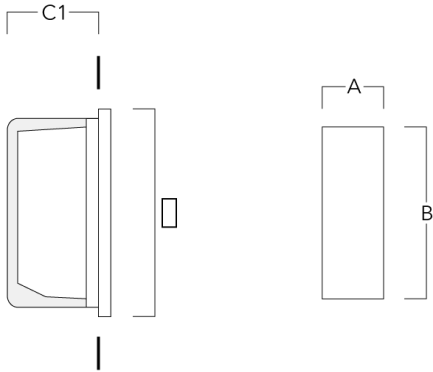

133-0440

SVO259 LED

we-ef

Mounting Accessories

Installation blackout

Description	Part ID	A	B	C1
Installation blackout BST25-I	133-0076	10.51"	5.19"	5.12"

WE-EF LIGHTING USA, LLC

410-D Keystone Drive, 15086 Warrendale, PA 15086 - Phone: +1 724 742 0030
customersupport.usa@we-ef.com - <https://we-ef.com/us>

Subject to technical changes and errors. - Generated on 11/23/2024