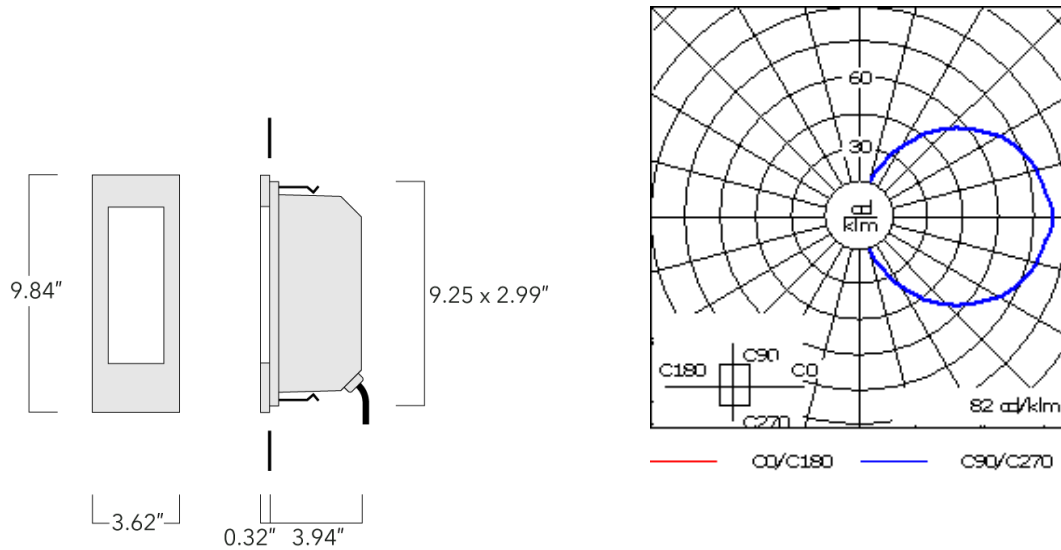

Specifications

Material description

Body	Luminaire body and lens frame constructed in die cast aluminum.
Lens	Opal polycarbonate lens.
Colors	RAL9004 Black RAL9007 Grey Metallic RAL9016 White RAL8019 Dark Bronze
Gasket	Silicone rubber gasket
Fasteners	PCS polymer coated stainless steel
Ingress protection	IP55
Impact resistance	IK10
Corrosion resistance	5CE

Electrical description

Power supply	Integral [ECG] electronic driver 120V-277V. 0-10V dimmable, to be specified with order.
Driver / Ballast	Integral EC electronic converter

WE-EF LIGHTING USA, LLC

410-D Keystone Drive, 15086 Warrendale, PA 15086 - Phone: +1 724 742 0030
customersupport.usa@we-ef.com - <https://we-ef.com/us>
Subject to technical changes and errors. - Generated on 11/23/2024