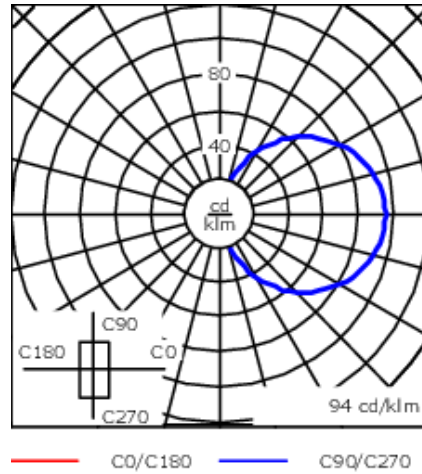

Specify product with 7 Digit product code - Finish Color. Accessories, such as mounting, optical, and electrical, must be specified separately.

Example: XXX-XXXX-9004 (Black)
+ XXX-XXXX (Accessory 1)

Weight	5.10 lb
Light distribution	diffused distribution
Light source	LED-9/21W / 500 mA - 2700 K
CRI	80
Power supply	electronic gear
LEDs	9
Rated input power	24 W

Nominal Lumen (lm)

LED Lumen	302.2
Total Lumen	2720
Tj	85

Rated lumens (lm)

LED Lumen	83.1
Total Lumen	747.5
Ta	25

WE-EF LIGHTING USA, LLC

410-D Keystone Drive, 15086 Warrendale, PA 15086 - Phone: +1 724 742 0030
customersupport.usa@we-ef.com - <https://we-ef.com/us>
Subject to technical changes and errors. - Generated on 11/23/2024