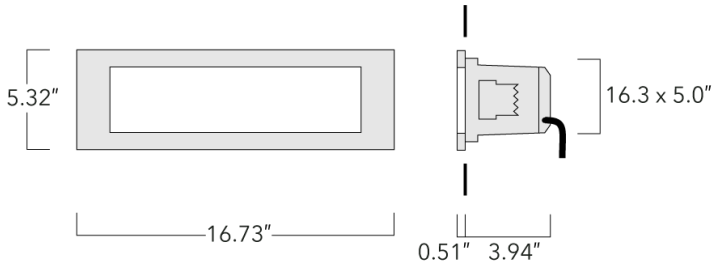

Specify product with 7 Digit product code - Finish Color. Accessories, such as mounting, optical, and electrical, must be specified separately.

Example: XXX-XXXX-9004 (Black)
+ XXX-XXXX (Accessory 1)

Weight	5.10 lb
Light distribution	diffused distribution
Light source	LED-9/21W / 500 mA - 2700 K
CRI	80
Power supply	electronic gear
LEDs	9
Rated input power	24 W

Nominal Lumen (lm)

LED Lumen	302.2
Total Lumen	2720
Tj	85

Rated lumens (lm)

LED Lumen	83.1
Total Lumen	747.5
Ta	25

WE-EF LIGHTING USA, LLC

410-D Keystone Drive, 15086 Warrendale, PA 15086 - Phone: +1 724 742 0030
customersupport.usa@we-ef.com - <https://we-ef.com/us>
Subject to technical changes and errors. - Generated on 11/23/2024

Specifications

Material description

Body	Luminaire body and lens frame constructed in die cast aluminum.
Lens	Opal polycarbonate lens.
Colors	<div style="display: flex; flex-direction: column; gap: 5px;"> <div style="display: flex; align-items: center;"> <div style="width: 20px; height: 10px; background-color: black; margin-right: 5px;"></div> RAL9004 Black </div> <div style="display: flex; align-items: center;"> <div style="width: 20px; height: 10px; background-color: grey; margin-right: 5px;"></div> RAL9007 Grey Metallic </div> <div style="display: flex; align-items: center;"> <div style="width: 20px; height: 10px; background-color: white; margin-right: 5px;"></div> RAL9016 White </div> <div style="display: flex; align-items: center;"> <div style="width: 20px; height: 10px; background-color: darkgrey; margin-right: 5px;"></div> RAL8019 Dark Bronze </div> </div>
Gasket	Silicone rubber gasket
Fasteners	PCS polymer coated stainless steel
Ingress protection	IP66
Impact resistance	IK10
Corrosion resistance	5CE