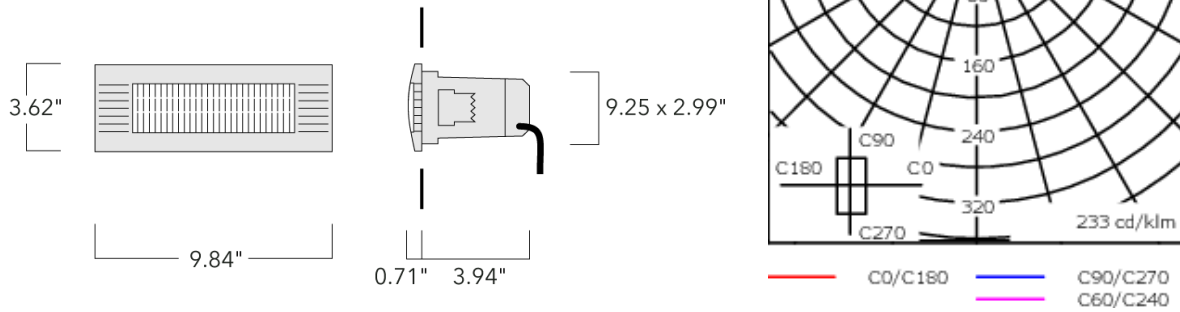

Example: XXX-XXXX-9004 (Black)

+ XXX-XXXX (Accessory 1)

Weight	2.60 lb
Light distribution	asymmetric, forward-throw [A60]
Light source	LED-6/6W / 350 mA - 2700 K
CRI	80
Power supply	electronic gear
LEDs	6
Rated input power	7.5 W

Nominal Lumen (lm)

LED Lumen	145
Total Lumen	870
Tj	85

Rated lumens (lm)

LED Lumen	56
Total Lumen	336
Ta	25

WE-EF LIGHTING USA, LLC

410-D Keystone Drive, 15086 Warrendale, PA 15086 - Phone: +1 724 742 0030

customersupport.usa@we-ef.com - <https://we-ef.com/us>

Subject to technical changes and errors. - Generated on 10/23/2024

112-0320
STN254 LED

Specifications

Material description

Body	Luminaire body and lens frame constructed in die cast aluminum.
Lens	Prismatic polycarbonate lens.
Colors	<div style="display: flex; flex-direction: column; gap: 5px;"> <div style="display: flex; align-items: center;"> <div style="width: 20px; height: 10px; background-color: black; margin-right: 5px;"></div> RAL9004 Black </div> <div style="display: flex; align-items: center;"> <div style="width: 20px; height: 10px; background-color: grey; margin-right: 5px;"></div> RAL9007 Grey Metallic </div> <div style="display: flex; align-items: center;"> <div style="width: 20px; height: 10px; background-color: white; margin-right: 5px;"></div> RAL9016 White </div> <div style="display: flex; align-items: center;"> <div style="width: 20px; height: 10px; background-color: darkgrey; margin-right: 5px;"></div> RAL8019 Dark Bronze </div> </div>
Gasket	Silicone rubber gasket
Fasteners	PCS polymer coated stainless steel
Ingress protection	IP55
Impact resistance	IK10
Corrosion resistance	5CE