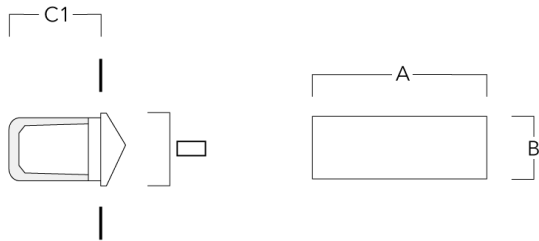

Mounting Accessories

Installation blackout

Description	Part ID	A	B	C1	C
Installation blackout BST25-I	133-0076	10.51"	5.19"	5.12"	130

WE-EF LIGHTING USA, LLC

410-D Keystone Drive, 15086 Warrendale, PA 15086 - Phone: +1 724 742 0030
customersupport.usa@we-ef.com - <https://we-ef.com/us>
Subject to technical changes and errors. - Generated on 10/23/2024