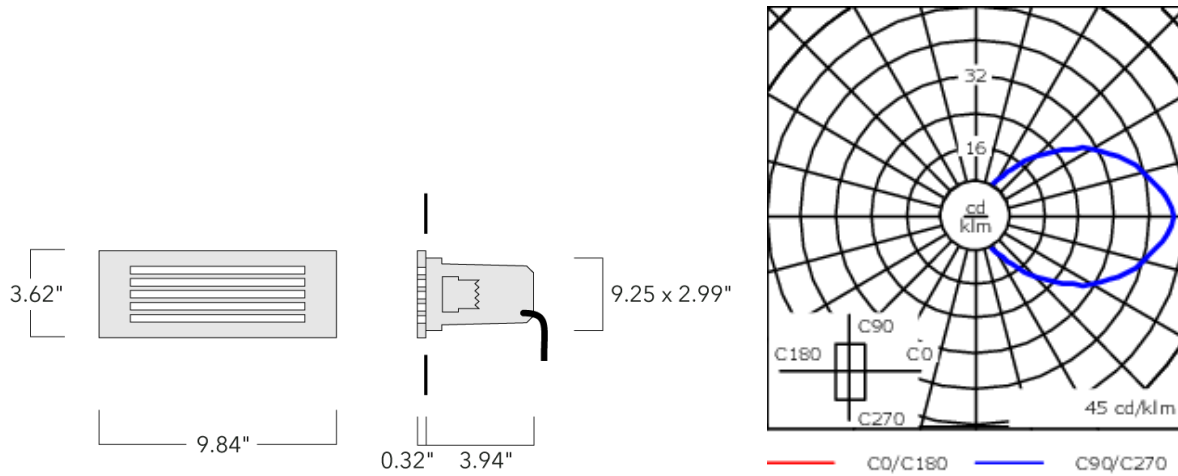

Example: XXX-XXXX-9004 (Black)
+ XXX-XXXX (Accessory 1)

Weight	2.90 lb
Light distribution	diffused distribution
Light source	LED-6/6W / 350 mA - 2700 K
CRI	80
Power supply	electronic gear
LEDs	6
Rated input power	7.5 W

Nominal Lumen (lm)

LED Lumen	145
Total Lumen	870
Tj	85

Rated lumens (lm)

LED Lumen	14.8
Total Lumen	88.8
Ta	25

WE-EF LIGHTING USA, LLC

410-D Keystone Drive, 15086 Warrendale, PA 15086 - Phone: +1 724 742 0030
customersupport.usa@we-ef.com - <https://we-ef.com/us>
Subject to technical changes and errors. - Generated on 11/23/2024

Specifications

Material description

Body	Luminaire body and lens frame constructed in die cast aluminum.
Lens	Opal polycarbonate lens.
Colors	<div style="display: flex; flex-direction: column; gap: 5px;"> <div style="display: flex; align-items: center;"> <div style="width: 20px; height: 10px; background-color: black; margin-right: 5px;"></div> RAL9004 Black </div> <div style="display: flex; align-items: center;"> <div style="width: 20px; height: 10px; background-color: grey; margin-right: 5px;"></div> RAL9007 Grey Metallic </div> <div style="display: flex; align-items: center;"> <div style="width: 20px; height: 10px; background-color: white; margin-right: 5px;"></div> RAL9016 White </div> <div style="display: flex; align-items: center;"> <div style="width: 20px; height: 10px; background-color: darkgrey; margin-right: 5px;"></div> RAL8019 Dark Bronze </div> </div>
Gasket	Silicone rubber gasket
Fasteners	PCS polymer coated stainless steel
Ingress protection	IP55
Impact resistance	IK10
Corrosion resistance	5CE