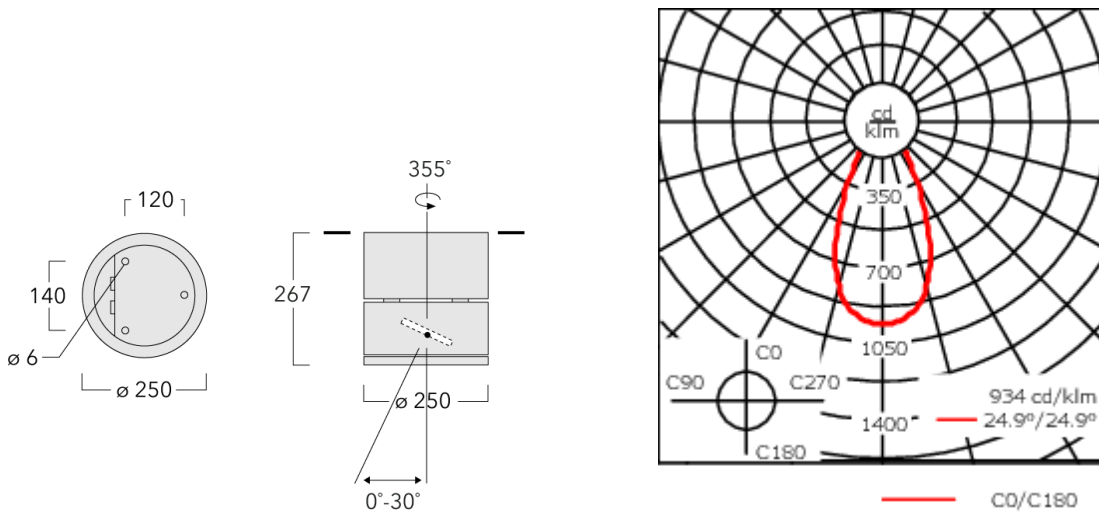

Description

IP65, Class I. Class II on request. IK07. Marine-grade, die-cast aluminium alloy. 5CE superior corrosion protection including PCS hardware. Silicone rubber gasket. Safety glass lens, hinged. Frame with safety catch. Two cable entries. Integral EC electronic converter in thermally separated compartment. CAD-optimised optics for superior illumination and glare control. OLC® One LED Concept. Factory installed LED circuit board. Gimbal mounted, 30° tiltable and 355° rotatable. Optional 2200 K version available. To be specified at time of ordering.

Weight	8.50 kg
Light distribution	symmetric, wide beam [B]
Light source	LED-12/18W / 500 mA - 2700 K
CRI	80
Power supply	EC
LEDs	12
Rated input power	21 W

Nominal Lumen (lm)

LED Lumen	200
Total Lumen	2400
Tj	85

Rated lumens (lm)

LED Lumen	154.8
Total Lumen	1858.1
Ta	25

Specifications

Material description

Body	Marine-grade die-cast aluminium alloy
Lens	Safety glass lens, hinged
Colours	<div style="display: flex; flex-direction: column; gap: 5px;"> <div> RAL9004 Signal black</div> <div> RAL9006 White aluminium</div> <div> RAL9007 Grey aluminium</div> <div> RAL7016 Anthracite grey</div> <div> RAL9016 Traffic white</div> </div>
Gasket	Silicone rubber gasket
Fasteners	PCS Polymer Coated Stainless Steel Hardware
Ingress protection	IP65
Impact resistance	IK07
Corrosion resistance	5CE