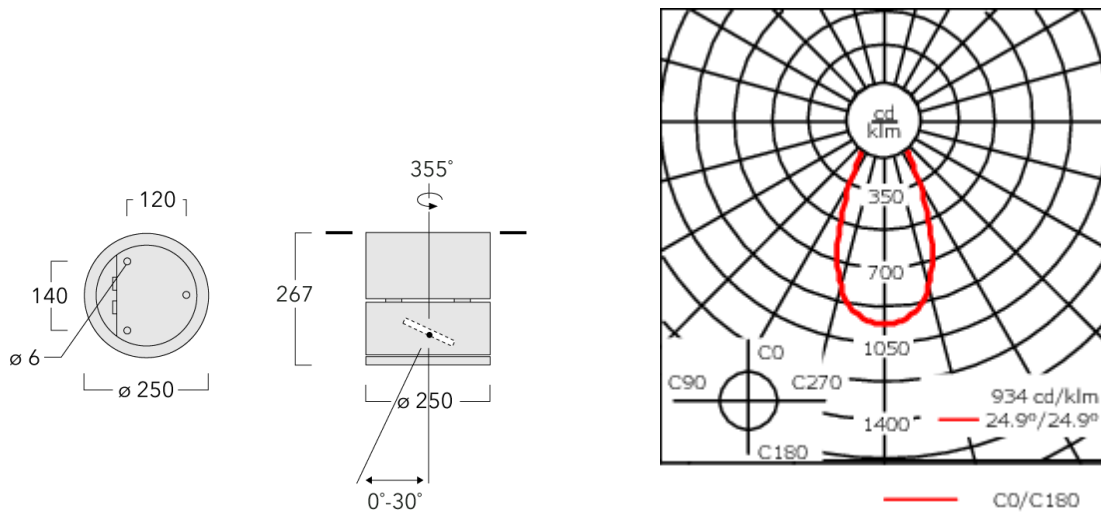

Specifications

Material description

Body	Marine-grade die-cast aluminium alloy
Lens	Safety glass lens, hinged
Colours	RAL9004 Signal black RAL9006 White aluminium RAL9007 Grey aluminium RAL7016 Anthracite grey RAL9016 Traffic white
Gasket	Silicone rubber gasket
Fasteners	PCS Polymer Coated Stainless Steel Hardware
Ingress protection	IP65
Impact resistance	IK07
Corrosion resistance	5CE

Electrical description

Power supply	220-240V / 50-60 Hz
Driver / Ballast	Standard. Optional DALI version available. To be specified at time of ordering.
Surge protection	6/6 kV

Additional information

Lifetime	Ta=25° L90B10 > 90000h
Energy efficiency class	C-D (Light source)

Fagerhult Lighting Ltd

33-34 Dolben Street, SE1 0UQ London, United Kingdom

<https://we-ef.com/uk>

Subject to technical changes and errors. - Generated on 23/11/2024