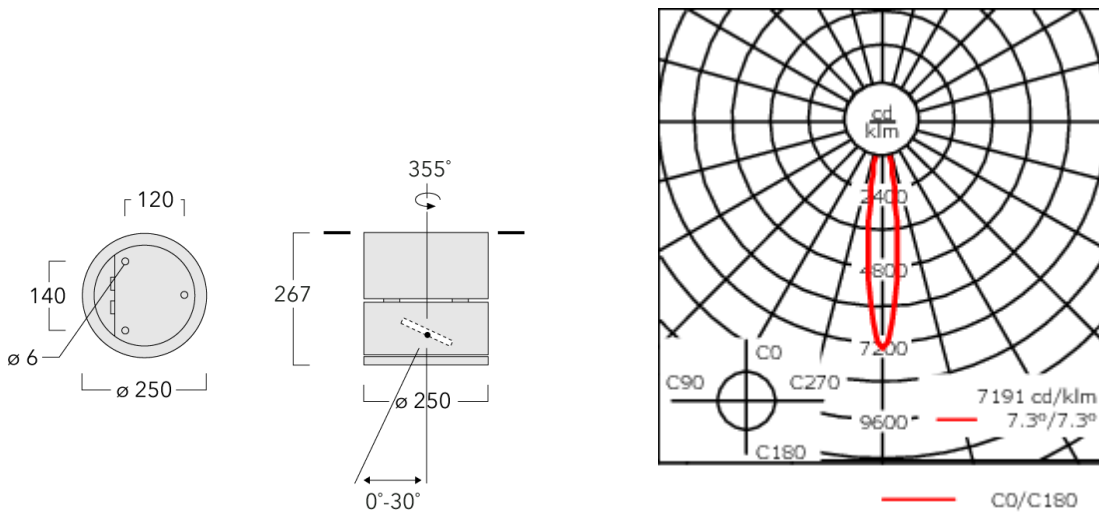

Specifications

Material description

Body	Marine-grade die-cast aluminium alloy
Lens	Safety glass lens, hinged
Colours	RAL9004 Signal black RAL9006 White aluminium RAL9007 Grey aluminium RAL7016 Anthracite grey RAL9016 Traffic white
Gasket	Silicone rubber gasket
Fasteners	PCS Polymer Coated Stainless Steel Hardware
Ingress protection	IP65
Impact resistance	IK07
Corrosion resistance	5CE

Electrical description

Power supply	220-240V / 50-60 Hz
Driver / Ballast	Standard. Optional DALI version available. To be specified at time of ordering.
Surge protection	6/6 kV

Additional information

Lifetime	Ta=25° L90B10 > 90000h
Energy efficiency class	C-D (Light source)

WE-EF LEUCHTEN GmbH

Töpinger Straße 16, 29646 Bispingen, Germany - Phone: +49 5194 909-0

info@we-ef.com - <https://we-ef.com>

Subject to technical changes and errors. - Generated on 23/10/2024