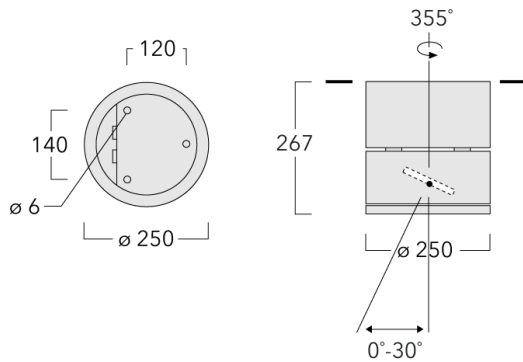

Description

IP65, Class I. Class II on request. IK07. Marine-grade, die-cast aluminium alloy. 5CE superior corrosion protection including PCS hardware. Silicone rubber gasket. Safety glass lens, hinged. Frame with safety catch. Two cable entries. Integral EC electronic converter in thermally separated compartment. CAD-optimised optics for superior illumination and glare control. OLC® One LED Concept. Factory installed LED circuit board. Gimbal mounted, 30° tiltable and 355° rotatable. Optional 2200 K version available. To be specified at time of ordering.

Weight	8.50 kg
Light distribution	symmetric, very narrow beam, sharp cut-off [EES]
Light source	LED-12/18W / 500 mA - 2700 K
CRI	80
Power supply	EC
LEDs	12
Rated input power	21 W

Nominal Lumen (lm)

LED Lumen	200
Total Lumen	2400
T _j	85

Rated lumens (lm)

LED Lumen	185.1
Total Lumen	2221.6
T _a	25

Specifications

Material description

Body	Marine-grade die-cast aluminium alloy
Lens	Safety glass lens, hinged
Colours	<ul style="list-style-type: none"> RAL9004 Signal black RAL9006 White aluminium RAL9007 Grey aluminium RAL7016 Anthracite grey RAL9016 Traffic white
Gasket	Silicone rubber gasket
Fasteners	PCS Polymer Coated Stainless Steel Hardware
Ingress protection	IP65
Impact resistance	IK07
Corrosion resistance	5CE