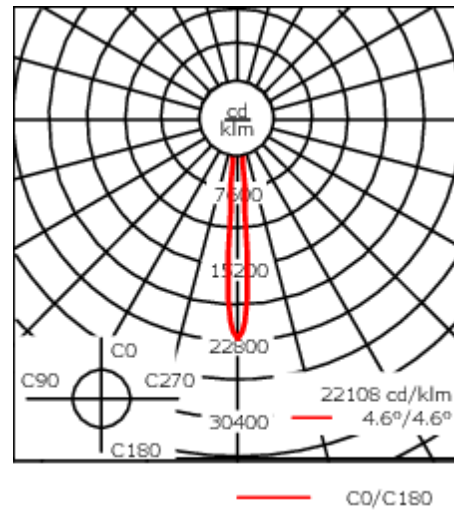

Specifications

Material description

Body	Marine-grade die-cast aluminium alloy
Lens	Safety glass lens, hinged
Colours	 RAL9004 Signal black RAL9006 White aluminium RAL9007 Grey aluminium RAL7016 Anthracite grey RAL9016 Traffic white
Gasket	Silicone rubber gasket
Fasteners	PCS Polymer Coated Stainless Steel Hardware
Ingress protection	IP65
Impact resistance	IK07
Corrosion resistance	5CE

Electrical description

Power supply	220-240V / 50-60 Hz
Driver / Ballast	Standard. Optional DALI version available. To be specified at time of ordering.
Surge protection	6/6 kV

Additional information

Lifetime	Ta=25° L90B10 > 90000h
Energy efficiency class	C-D (Light source)

WE-EF LEUCHTEN GmbH

Töpinger Straße 16, 29646 Bispingen, Germany - Phone: +49 5194 909-0
info@we-ef.com - <https://we-ef.com>

Subject to technical changes and errors. - Generated on 23/11/2024