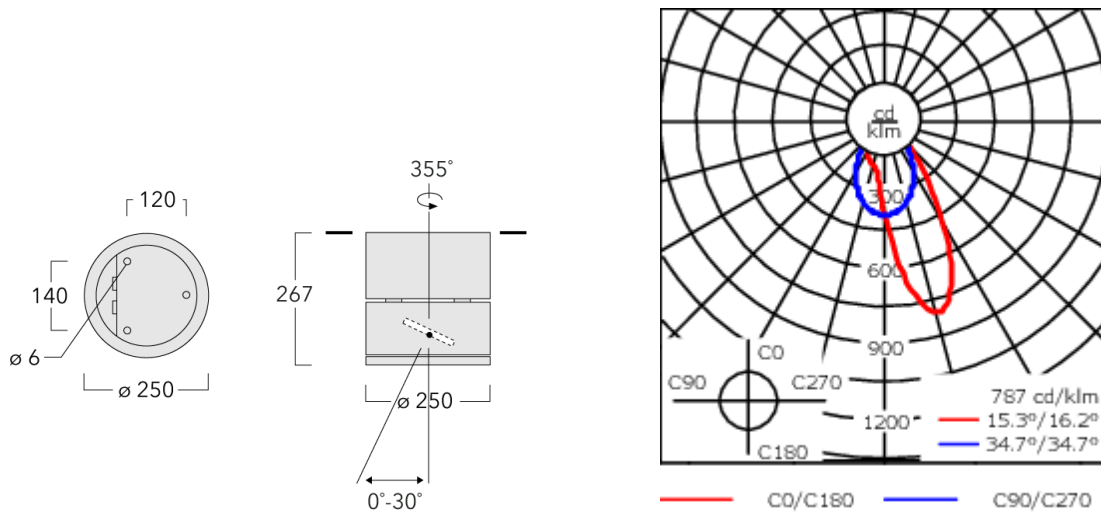

Description

IP65, Class I. Class II on request. IK07. Marine-grade, die-cast aluminium alloy. 5CE superior corrosion protection including PCS hardware. Silicone rubber gasket. Safety glass lens, hinged. Frame with safety catch. Two cable entries. Integral EC electronic converter in thermally separated compartment. CAD-optimised optics for superior illumination and glare control. OLC® One LED Concept. Factory installed LED circuit board. Gimbal mounted, 30° tiltable and 355° rotatable. Optional 2200 K version available. To be specified at time of ordering.

Weight	8.50 kg
Light distribution	wallwash [A20]
Light source	LED-12/18W / 500 mA - 2700 K
CRI	80
Power supply	EC
LEDs	12
Rated input power	21 W

Nominal Lumen (lm)

LED Lumen	200
Total Lumen	2400
Tj	85

Rated lumens (lm)

LED Lumen	139.4
Total Lumen	1673.1
Ta	25

Specifications

Material description

Body	Marine-grade die-cast aluminium alloy
Lens	Safety glass lens, hinged
Colours	<ul style="list-style-type: none"> RAL9004 Signal black RAL9006 White aluminium RAL9007 Grey aluminium RAL7016 Anthracite grey RAL9016 Traffic white
Gasket	Silicone rubber gasket
Fasteners	PCS Polymer Coated Stainless Steel Hardware
Ingress protection	IP65
Impact resistance	IK07
Corrosion resistance	5CE