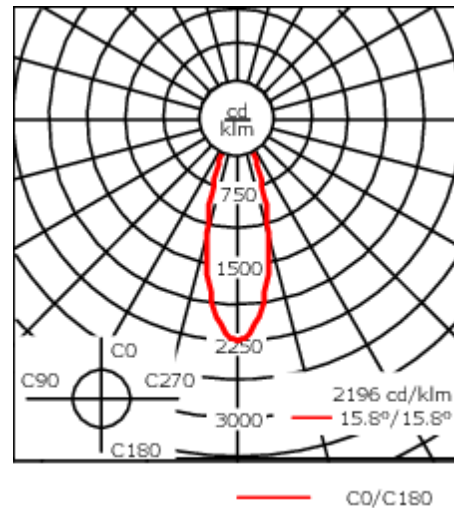

Weight	7.60 kg
Light distribution	symmetric, medium beam [M]
Light source	LED-24/48W / 700 mA - 2700 K
CRI	80
Power supply	EC
LEDs	24
Rated input power	54 W
Nominal Lumen (lm)	
LED Lumen	270
Total Lumen	6480
Tj	85
Rated lumens (lm)	
LED Lumen	234.6
Total Lumen	5630.1
Ta	25