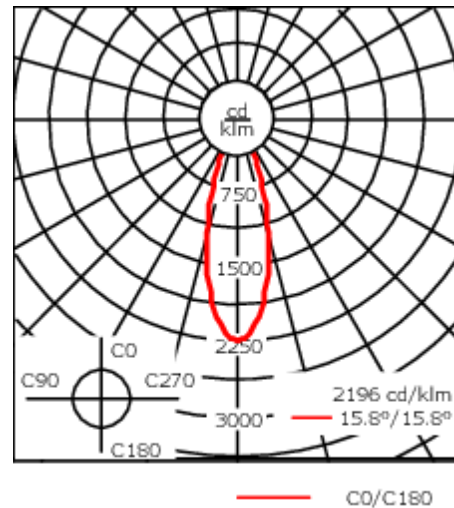

Description

IP65, Class I. IK07. Marine-grade, die-cast aluminium alloy. 5CE superior corrosion protection including PCS hardware. Safety glass lens, hinged. Silicone rubber gasket.

Integral EC electronic converter in thermally-separated compartment. Advanced thermal management protects LEDs while optimising lumens output. CAD-optimised optics for superior illumination and glare control. OLC_R_One LED Concept. Two cable entries.

Weight	7.60 kg
Light distribution	symmetric, medium beam [M]
Light source	LED-24/48W / 700 mA - 2700 K
CRI	80
Power supply	EC
LEDs	24
Rated input power	54 W
Nominal Lumen (lm)	
LED Lumen	270
Total Lumen	6480
Tj	85
Rated lumens (lm)	
LED Lumen	234.6
Total Lumen	5630.1
Ta	25