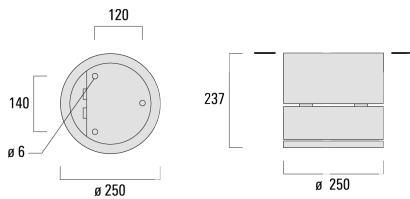

Weight	7.60 kg
Light distribution	symmetric, medium beam [M]
Light source	LED-24/48W / 700 mA - 2700 K
CRI	80
Power supply	EC
LEDs	24
Rated input power	54 W
Nominal Lumen (lm)	
LED Lumen	270
Total Lumen	6480
Tj	85
Rated lumens (lm)	
LED Lumen	234.6
Total Lumen	5630.1
Ta	25