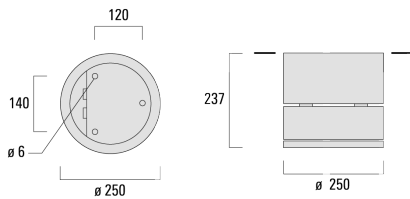

Description

IP65, Class I. Class II on request. IK07. Marine-grade, die-cast aluminium alloy. 5CE superior corrosion protection including PCS hardware. Silicone rubber gasket. Safety glass lens, hinged. Frame with safety catch. Two cable entries. Integral EC electronic converter in thermally separated compartment. CAD-optimised optics for superior illumination and glare control. OLC® One LED Concept. Factory installed LED circuit board.

Optional 2200 K version available. To be specified at time of ordering.

Weight	7.60 kg
Light distribution	symmetric, very narrow beam [EE]
Light source	LED-24/48W / 700 mA - 2700 K
CRI	80
Power supply	EC
LEDs	24
Rated input power	54 W
Nominal Lumen (lm)	
LED Lumen	270
Total Lumen	6480
Tj	85
Rated lumens (lm)	
LED Lumen	232.2
Total Lumen	5573.3
Ta	25