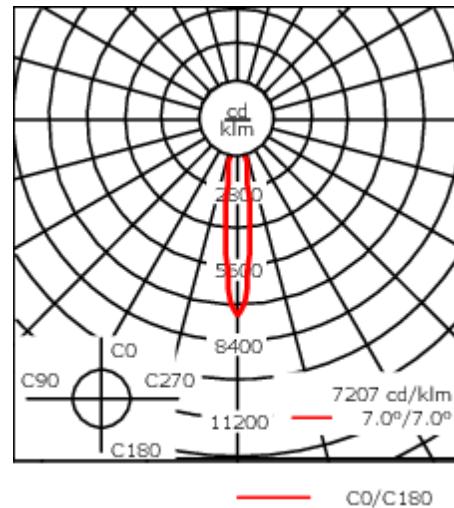

Description

IP65, Class I. Class II on request. IK07. Marine-grade, die-cast aluminium alloy. 5CE superior corrosion protection including PCS hardware. Silicone rubber gasket. Safety glass lens, hinged. Frame with safety catch. Two cable entries. Integral EC electronic converter in thermally separated compartment. CAD-optimised optics for superior illumination and glare control. OLC® One LED Concept. Factory installed LED circuit board.

Optional 2200 K version available. To be specified at time of ordering.

Weight	7.60 kg
Light distribution	symmetric, very narrow beam [EE]
Light source	LED-24/48W / 700 mA - 2700 K
CRI	80
Power supply	EC
LEDs	24
Rated input power	54 W
Nominal Lumen (lm)	
LED Lumen	270
Total Lumen	6480
Tj	85
Rated lumens (lm)	
LED Lumen	232.2
Total Lumen	5573.3
Ta	25