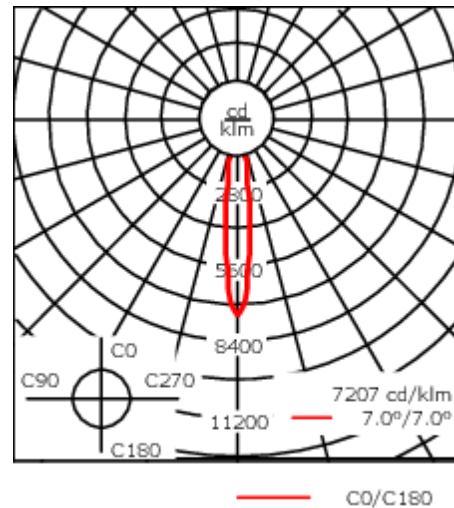

Description

IP65, Class I. IK07. Marine-grade, die-cast aluminium alloy. 5CE superior corrosion protection including PCS hardware. Safety glass lens, hinged. Silicone rubber gasket.

Integral EC electronic converter in thermally-separated compartment. Advanced thermal management protects LEDs while optimising lumens output. CAD-optimised optics for superior illumination and glare control. OLC_R_One LED Concept. Two cable entries.

Weight	7.60 kg
Light distribution	symmetric, very narrow beam [EE]
Light source	LED-24/48W / 700 mA - 2700 K
CRI	80
Power supply	EC
LEDs	24
Rated input power	54 W
Nominal Lumen (lm)	
LED Lumen	270
Total Lumen	6480
Tj	85
Rated lumens (lm)	
LED Lumen	232.2
Total Lumen	5573.3
Ta	25