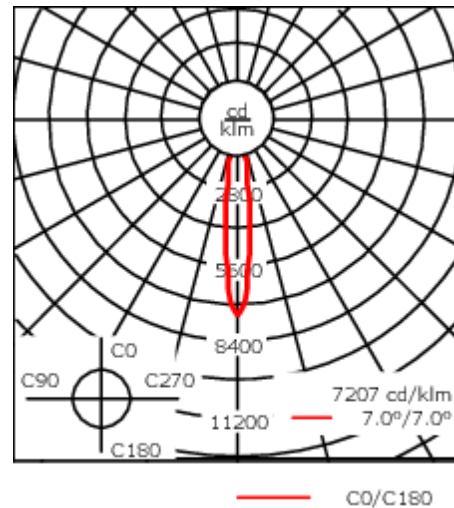

Weight	7.60 kg
Light distribution	symmetric, very narrow beam [EE]
Light source	LED-24/48W / 700 mA - 2700 K
CRI	80
Power supply	EC
LEDs	24
Rated input power	54 W
<b>Nominal Lumen (lm)</b>	
LED Lumen	270
Total Lumen	6480
T <sub>j</sub>	85
<b>Rated lumens (lm)</b>	
LED Lumen	232.2
Total Lumen	5573.3
T <sub>a</sub>	25