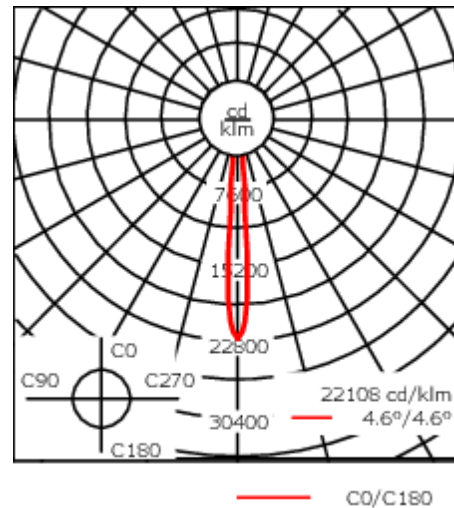

Weight	7.60 kg
Light distribution	symmetric, very narrow beam, sharp cut-off [EES]
Light source	LED-24/48W / 700 mA - 2700 K
CRI	80
Power supply	EC
LEDs	24
Rated input power	54 W
Nominal Lumen (lm)	
LED Lumen	270
Total Lumen	6480
T _j	85
Rated lumens (lm)	
LED Lumen	249.9
Total Lumen	5998.4
T _a	25