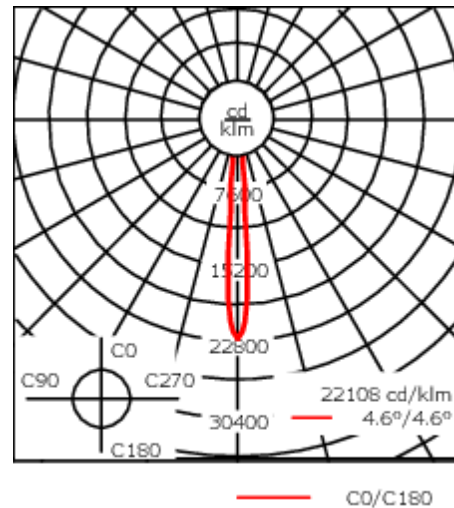

Weight	7.60 kg
Light distribution	symmetric, very narrow beam, sharp cut-off [EES]
Light source	LED-24/48W / 700 mA - 2700 K
CRI	80
Power supply	EC
LEDs	24
Rated input power	54 W
<b>Nominal Lumen (lm)</b>	
LED Lumen	270
Total Lumen	6480
Tj	85
<b>Rated lumens (lm)</b>	
LED Lumen	249.9
Total Lumen	5998.4
Ta	25