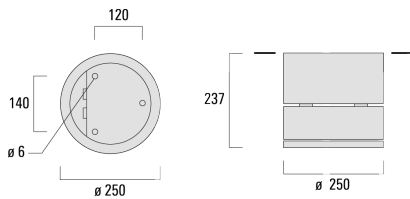

Weight	7.60 kg
Light distribution	symmetric, very narrow beam, sharp cut-off [EES]
Light source	LED-24/48W / 700 mA - 2700 K
CRI	80
Power supply	EC
LEDs	24
Rated input power	54 W
<b>Nominal Lumen (lm)</b>	
LED Lumen	270
Total Lumen	6480
Tj	85
<b>Rated lumens (lm)</b>	
LED Lumen	249.9
Total Lumen	5998.4
Ta	25