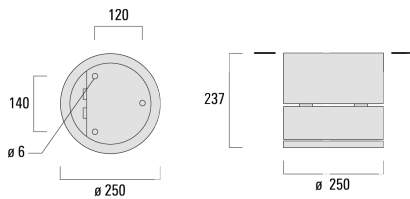

Description

IP65, Class I. IK07. Marine-grade, die-cast aluminium alloy. 5CE superior corrosion protection including PCS hardware. Safety glass lens, hinged. Silicone rubber gasket.

Integral EC electronic converter in thermally-separated compartment. Advanced thermal management protects LEDs while optimising lumens output. CAD-optimised optics for superior illumination and glare control. OLC_R_One LED Concept. Two cable entries.

Weight	7.60 kg
Light distribution	symmetric, very narrow beam, sharp cut-off [EES]
Light source	LED-24/48W / 700 mA - 2700 K
CRI	80
Power supply	EC
LEDs	24
Rated input power	54 W
Nominal Lumen (lm)	
LED Lumen	270
Total Lumen	6480
T _j	85
Rated lumens (lm)	
LED Lumen	249.9
Total Lumen	5998.4
T _a	25