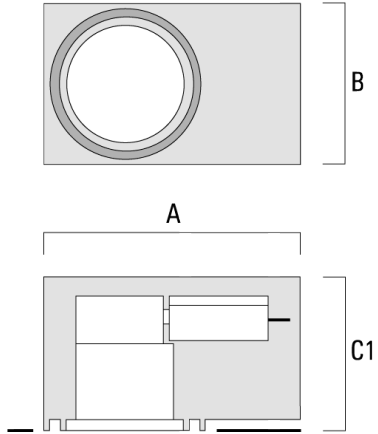

Installation blackout, proud

Description	Part ID	A	B	C1	C
Installation blackout BDO22-I	134-0797	383	200	209	195

Installation blackout, flush

Description	Part ID	A	B	C1	C
Installation blackout BDO22-II	134-1161	383	200	227	195

Installation blackout, flush with shadow line

Description	Part ID	A	B	C1
Installation blackout BDO22-III	134-1497	383	200	227

Optical Accessories

Flood lens

Description	Part ID	C1
IO-360-DAC/DOC220-LED	134-1440	105