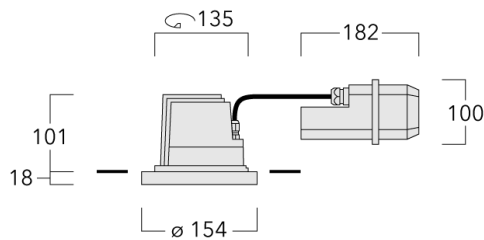

Specifications

Material description

Body	Marine-grade, die-cast aluminium alloy
Lens	Safety glass lens, hinged
Colours	RAL9004 Signal black RAL9006 White aluminium RAL9007 Grey aluminium RAL7016 Anthracite grey RAL9016 Traffic white
Gasket	Silicone rubber gasket
Fasteners	PCS Polymer Coated Stainless Steel Hardware
Ingress protection	IP66
Impact resistance	IK07
Corrosion resistance	5CE

Electrical description

Power supply	220-240V / 50-60 Hz
Driver / Ballast	Standard. Optional DALI version available. To be specified at time of ordering.
Surge protection	6/6 kV

Additional information

Lifetime	Ta=25° L90B10 > 90000h
Energy efficiency class	C-D (Light source)

WE-EF LEUCHTEN GmbH

Töpinger Straße 16, 29646 Bispingen, Germany - Phone: +49 5194 909-0

info@we-ef.com - <https://we-ef.com>

Subject to technical changes and errors. - Generated on 23/11/2024