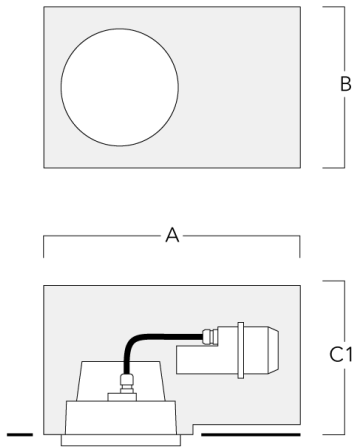

Installation blackout, proud

Description	Part ID	A	B	C1	C
Installation blackout BDO22-I	134-0797	383	200	209	195

Installation blackout, flush

Description	Part ID	A	B	C1	C
Installation blackout BDO22-II	134-1161	383	200	227	195

Installation blackout, flush with shadow line

Description	Part ID	A	B	C1
Installation blackout BDO22-III	134-1497	383	200	227

Optical Accessories

Flood lens

Description	Part ID	C1
IO-360-DAC/DOC220-LED	134-1440	105