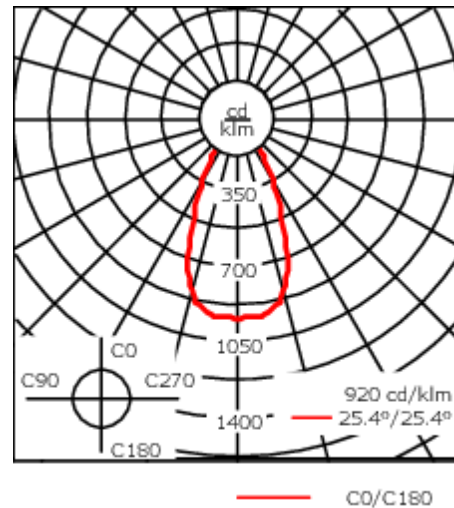

Specifications

Material description

Body	Marine-grade, die-cast aluminium alloy
Lens	Safety glass lens, hinged
Colours	RAL9004 Signal black RAL9006 White aluminium RAL9007 Grey aluminium RAL7016 Anthracite grey RAL9016 Traffic white
Gasket	Silicone rubber gasket
Fasteners	PCS Polymer Coated Stainless Steel Hardware
Ingress protection	IP66
Impact resistance	IK07
Corrosion resistance	5CE

Electrical description

Power supply	220-240V / 50-60 Hz
Driver / Ballast	Standard. Optional DALI version available. To be specified at time of ordering.
Surge protection	6/6 kV

Additional information

Lifetime	Ta=25° L90B10 > 90000h
Energy efficiency class	C-D (Light source)

WE-EF LEUCHTEN GmbH

Töpinger Straße 16, 29646 Bispingen, Germany - Phone: +49 5194 909-0

info@we-ef.com - <https://we-ef.com>

Subject to technical changes and errors. - Generated on 23/11/2024