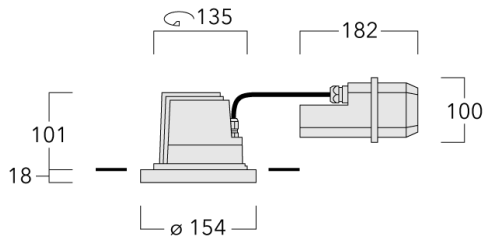

Specifications

Material description

Body	Marine-grade, die-cast aluminium alloy
Lens	Safety glass lens, hinged
Colours	RAL9004 Signal black RAL9006 White aluminium RAL9007 Grey aluminium RAL7016 Anthracite grey RAL9016 Traffic white
Gasket	Silicone rubber gasket
Fasteners	PCS Polymer Coated Stainless Steel Hardware
Ingress protection	IP66
Impact resistance	IK07
Corrosion resistance	5CE

Electrical description

Power supply	220-240V / 50-60 Hz
Driver / Ballast	Standard. Optional DALI version available. To be specified at time of ordering.
Surge protection	6/6 kV

Additional information

Lifetime	Ta=25° L90B10 > 90000h
Energy efficiency class	C-D (Light source)

WE-EF LEUCHTEN GmbH

Töpinger Straße 16, 29646 Bispingen, Germany - Phone: +49 5194 909-0

info@we-ef.com - <https://we-ef.com>

Subject to technical changes and errors. - Generated on 23/10/2024