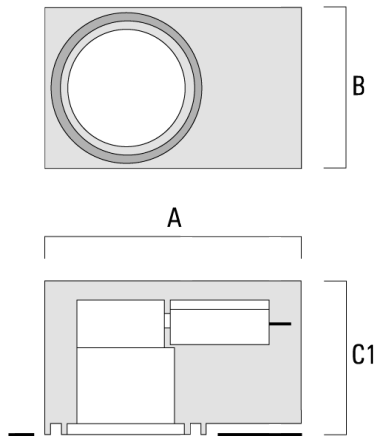

134-1932

DOC220 LED

we-ef

Description	Part ID	A	B	C1
Installation blackout BDO22-III	134-1497	383	200	227

WE-EF LEUCHTEN GmbH

Töpingen Straße 16, 29646 Bispingen, Germany - Phone: +49 5194 909-0

info@we-ef.com - <https://we-ef.com>

Subject to technical changes and errors. - Generated on 23/10/2024