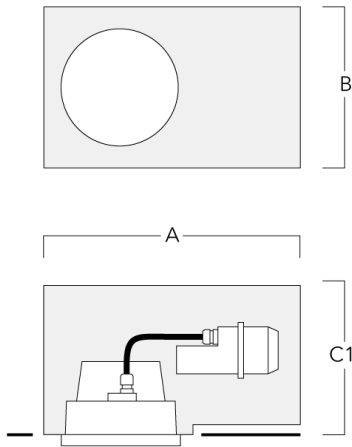

Installation blackout, proud

Description	Part ID	A	B	C1	C
Installation blackout BDO22-I	134-0797	383	200	209	195

Installation blackout, flush

Description	Part ID	A	B	C1	C
Installation blackout BDO22-II	134-1161	383	200	227	195