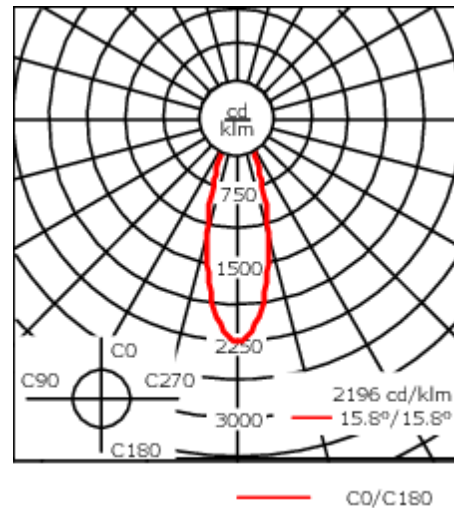

Specifications

Material description

Body	Marine-grade, die-cast aluminium alloy
Lens	Safety glass lens, hinged
Colours	RAL9004 Signal black RAL9006 White aluminium RAL9007 Grey aluminium RAL7016 Anthracite grey RAL9016 Traffic white
Gasket	Silicone rubber gasket
Fasteners	PCS Polymer Coated Stainless Steel Hardware
Ingress protection	IP66
Impact resistance	IK07
Corrosion resistance	5CE

Electrical description

Power supply	220-240V / 50-60 Hz
Driver / Ballast	Standard. Optional DALI version available. To be specified at time of ordering.
Surge protection	6/6 kV

Additional information

Lifetime	Ta=25° L90B10 > 90000h
Energy efficiency class	C-D (Light source)

WE-EF LEUCHTEN GmbH

Töpinger Straße 16, 29646 Bispingen, Germany - Phone: +49 5194 909-0

info@we-ef.com - <https://we-ef.com>

Subject to technical changes and errors. - Generated on 23/10/2024