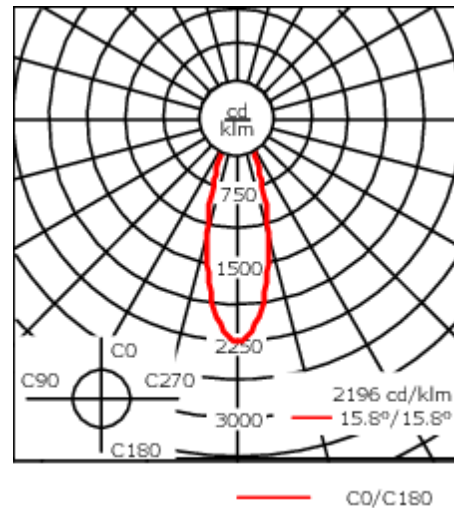

Spécifications

Description du matériel

Corps	Corps en fonte d'aluminium, visserie inox avec traitement PCS
Lentille	Verre de sécurité sur charnière
Couleurs	RAL9004 Noir de sécurité RAL9007 Aluminium gris RAL7016 Gris anthracite RAL9016 Blanc signalisation
Joint	Joint silicone
Visserie	PCS Inox avec revêtement polymère
IP	IP66
IK	IK07
Protection contre la corrosion	5CE

Description électrique

Alimentation électrique	220-240V / 50-60 Hz
Driver	Standard - version DALI disponible en option