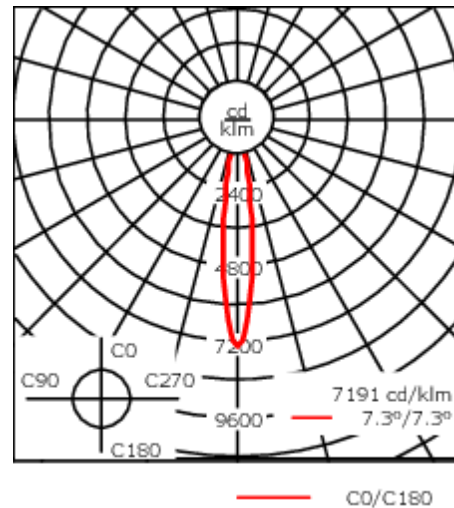

Spécifications

Description du matériel

Corps	Corps en fonte d'aluminium, visserie inox avec traitement PCS
Lentille	Verre de sécurité sur charnière
Couleurs	Peinture poudre disponible avec 35 couleurs différents
Joint	Joint silicone
Visserie	PCS Inox avec recouvrement polymère
IP	IP66
IK	IK07
Protection contre la corrosion	5CE

Description électrique

Alimentation électrique	220-240V / 50-60 Hz
Driver	Driver électronique séparé thermiquement

Informations complémentaires

Durée de vie	Ta=25° L90B10 > 90000h
Classe d'efficacité énergétique	C-D

WE-EF LUMIERE

ZAC de Chesnes Nord, 6 Rue de Brisson, CS80330, 38290 Satolas et Bonce - Téléphone: +33 4 74 99 14 44

info.france@we-ef.com - <https://we-ef.com/fr>

Sous réserve de modifications techniques et d'erreurs. - Généré le 23/10/2024