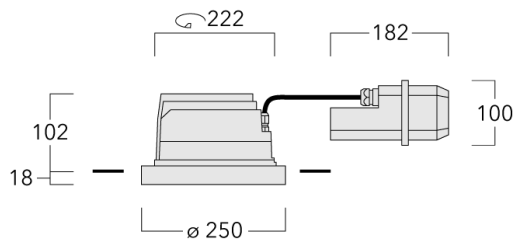

Description

IP66, Class I. Class II on request. IK07. Marine-grade, die-cast aluminium alloy. 5CE superior corrosion protection including PCS hardware. Silicone rubber gasket. Safety glass lens, hinged. Frame with safety catch. Two cable entries. Integral EC electronic converter in thermally separated compartment. CAD-optimised optics for superior illumination and glare control. OLC® One LED Concept. Factory installed LED circuit board.

Weight	4.00 kg
Light distribution	symmetric, medium beam [M]
Light source	LED-24/48W / 700 mA - 2700 K
CRI	80
Power supply	EC
LEDs	24
Rated input power	54 W

Nominal Lumen (lm)

LED Lumen	270
Total Lumen	6480
Tj	85

Rated lumens (lm)

LED Lumen	234.6
Total Lumen	5630.1
Ta	25

Specifications

Material description

Body	Marine-grade die-cast aluminium alloy
Lens	Safety glass lens, hinged
Colours	<ul style="list-style-type: none"> RAL9004 Signal black RAL9006 White aluminium RAL9007 Grey aluminium RAL7016 Anthracite grey RAL9016 Traffic white
Gasket	Silicone rubber gasket
Fasteners	PCS Polymer Coated Stainless Steel Hardware
Ingress protection	IP66
Impact resistance	IK07
Corrosion resistance	5CE