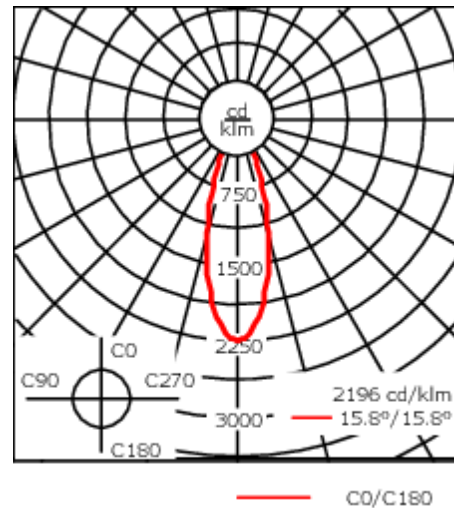

Specifications

Material description

Body	Marine-grade die-cast aluminium alloy
Lens	Safety glass lens, hinged
Colours	 RAL9004 Signal black RAL9006 White aluminium RAL9007 Grey aluminium RAL7016 Anthracite grey RAL9016 Traffic white
Gasket	Silicone rubber gasket
Fasteners	PCS Polymer Coated Stainless Steel Hardware
Ingress protection	IP66
Impact resistance	IK07
Corrosion resistance	5CE

Electrical description

Power supply	220-240V / 50-60 Hz
Driver / Ballast	Standard. Optional DALI version available. To be specified at time of ordering.
Surge protection	6/6 kV

Additional information

Lifetime	Ta=25° L90B10 > 90000h
Energy efficiency class	C-D (Light source)

WE-EF LEUCHTEN GmbH

Töpinger Straße 16, 29646 Bispingen, Germany - Phone: +49 5194 909-0
info@we-ef.com - <https://we-ef.com>
Subject to technical changes and errors. - Generated on 23/11/2024