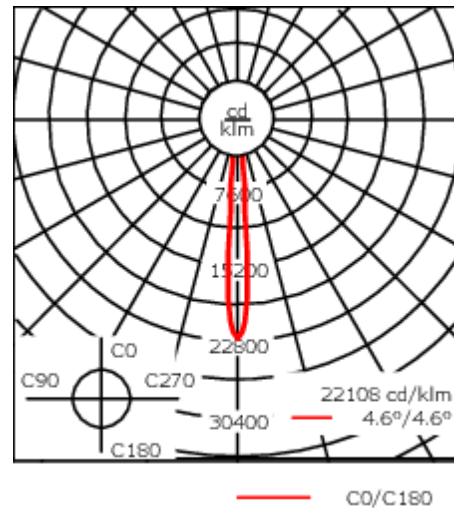

Weight	4.00 kg
Light distribution	symmetric, very narrow beam, sharp cut-off [EES]
Light source	LED-24/48W / 700 mA - 2700 K
CRI	80
Power supply	EC
LEDs	24
Rated input power	54 W
Nominal Lumen (lm)	
LED Lumen	270
Total Lumen	6480
Tj	85
Rated lumens (lm)	
LED Lumen	249.9
Total Lumen	5998.4
Ta	25