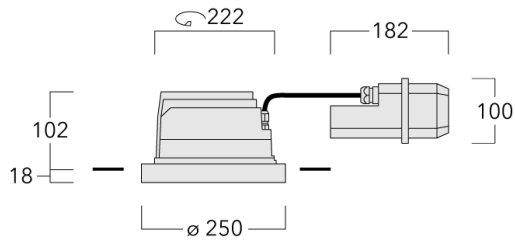

Description

IP66, Class I. Class II on request. IK07. Marine-grade, die-cast aluminium alloy. 5CE superior corrosion protection including PCS hardware. Silicone rubber gasket. Safety glass lens, hinged. Frame with safety catch. Two cable entries. Integral EC electronic converter in thermally separated compartment. CAD-optimised optics for superior illumination and glare control. OLC® One LED Concept. Factory installed LED circuit board.

Weight	4.00 kg
Light distribution	symmetric, very narrow beam, sharp cut-off [EES]
Light source	LED-24/48W / 700 mA - 2700 K
CRI	80
Power supply	EC
LEDs	24
Rated input power	54 W
Nominal Lumen (lm)	
LED Lumen	270
Total Lumen	6480
Tj	85
Rated lumens (lm)	
LED Lumen	249.9
Total Lumen	5998.4
Ta	25